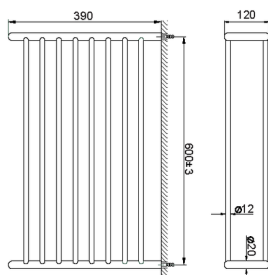

- **21** 21 Chrome
- **2B** 2B Polished Nickel
- **2F** 2F Brushed Nickel
- **2P** 2P Rose Gold
- **2Q** 2Q Black Titanium
- **40** 40 Matt Black
- **4Q** 4Q Matt White