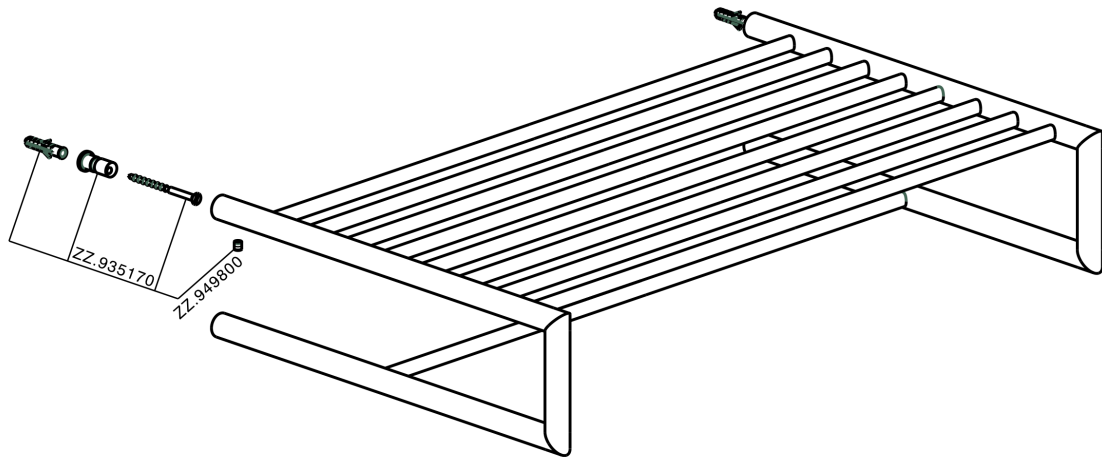

Towel rack BATHROOM ACCESSORIES_SI090300

SI090300

<https://en.huberitalia.com/towel-rack-bathroom-accessories-si090300>

2025-01-05