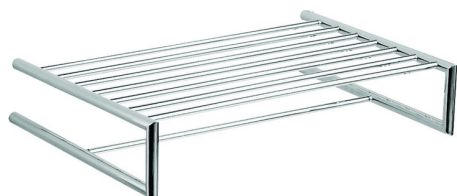

## Towel rack BATHROOM ACCESSORIES\_SI090300

MODEL **SI090300**

Towel rack

### AVAILABLE FINISHINGS

-  **21** 21 Chrome
-  **2B** 2B Polished Nickel
-  **2F** 2F Brushed Nickel
-  **2P** 2P Rose Gold
-  **2Q** 2Q Black Titanium
-  **40** 40 Matt Black
-  **4Q** 4Q Matt White