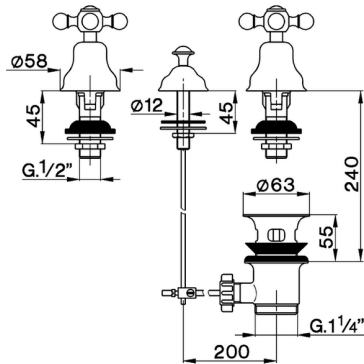

Bidet 3-holes mixer VICTORIAN_AC901210

MODEL **AC901210**

Bidet 3-holes mixer, with automatic 1"1/4 automatic pop-up waste, without spout

AVAILABLE FINISHINGS

-  **21** 21 Chrome
-  **27** 27 Old Bronze
-  **2A** 2A Satin Brushed Nickel
-  **2G** 2G Antique Gold
-  **2W** 2W Brushed Gold