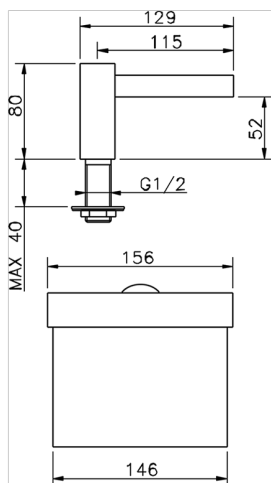

## Spout COMPONENTS\_ZB002620

MODEL **ZB002620**

Spout,cascade spray,1/2" M connection,L.115 mm