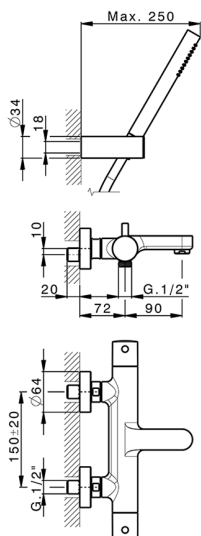

Thermostatic bath mixer M32_MTD23016

MODEL **MTD23016**

Thermostatic bath mixer, with shower set, wall mounted swivel handshower bracket, 23 mm Brass One Spray handshower, 150 cm smooth SUPREME Flexible Hose

AVAILABLE FINISHINGS

-  **21** 21 Chrome
-  **26** 26 Old Copper
-  **2F** 2F Brushed Nickel
-  **2W** 2W Brushed Gold
-  **40** 40 Matt Black
-  **4Q** 4Q Matt White

CHARACTERISTICS

Cartridge Spare Parts **24.04A.PP**
Argo 2 (long filter) Thermostatic Valve