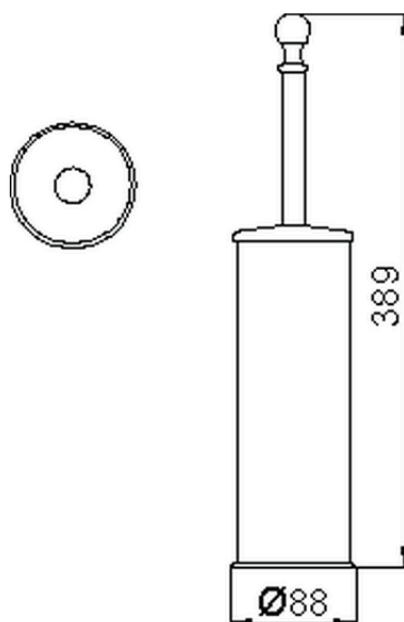

Brush holder CROISETTE_4040.01H.

4040.01H.

<https://en.huberitalia.com/brush-holder-croisette-4040-01h>

2024-11-15