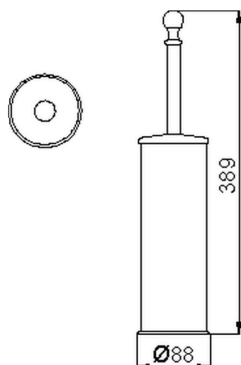

Brush holder CROISETTE_4040.01H.

MODEL **4040.01H.**

Brush holder, in brass

AVAILABLE FINISHINGS

-  **AC** AC Satin Brushed Nickel
-  **BA** BA Old Bronze
-  **CR** CR Chrome
-  **2W** 2W Brushed Gold

CHARACTERISTICS