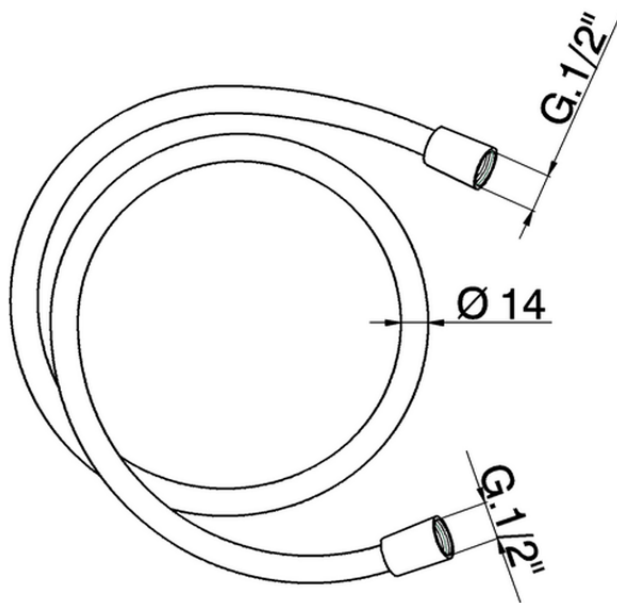

## 150 cm smooth SUPREME Flexible Hose SHOWER\_ZB009040

ZB009040

<https://en.huberitalia.com/150-cm-smooth-supreme-flexible-hose-shower-zb009040>

2026-06-27