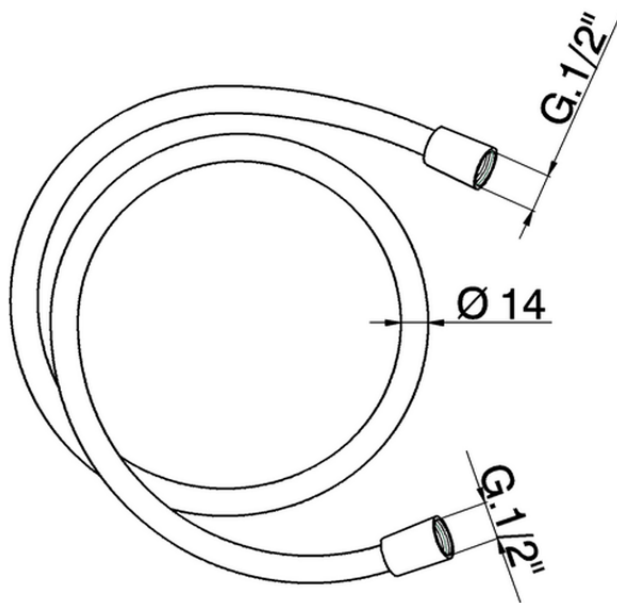

150 cm smooth SUPREME Flexible Hose SHOWER_ZB009040

ZB009040

<https://en.huberitalia.com/150-cm-smooth-supreme-flexible-hose-shower-zb009040>

2026-06-27