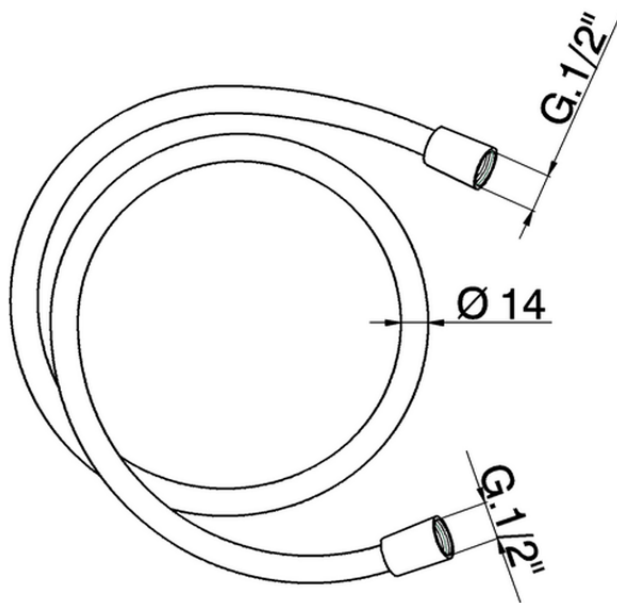

## 150 cm smooth SUPREME Flexible Hose SHOWER\_ZB009040

ZB009040

<https://en.huberitalia.com/150-cm-smooth-supreme-flexible-hose-shower-zb009040>

2026-04-06