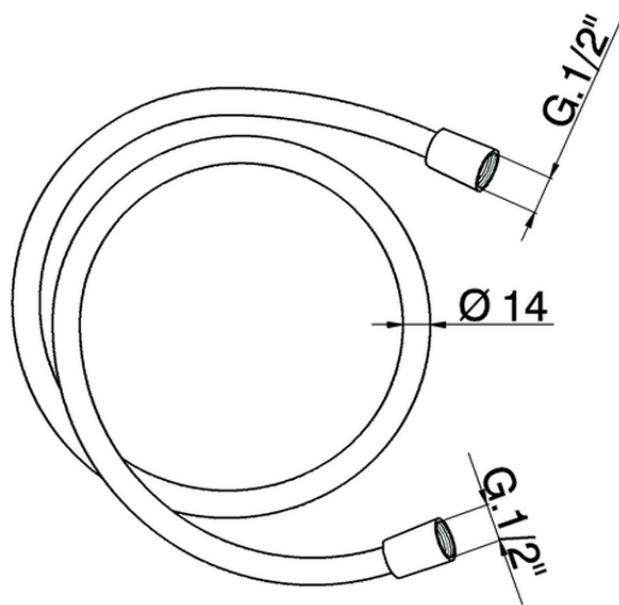

150 cm smooth SUPREME Flexible Hose SHOWER_ZB009040

ZB009040

<https://en.huberitalia.com/150-cm-smooth-supreme-flexible-hose-shower-zb009040>

2026-06-26