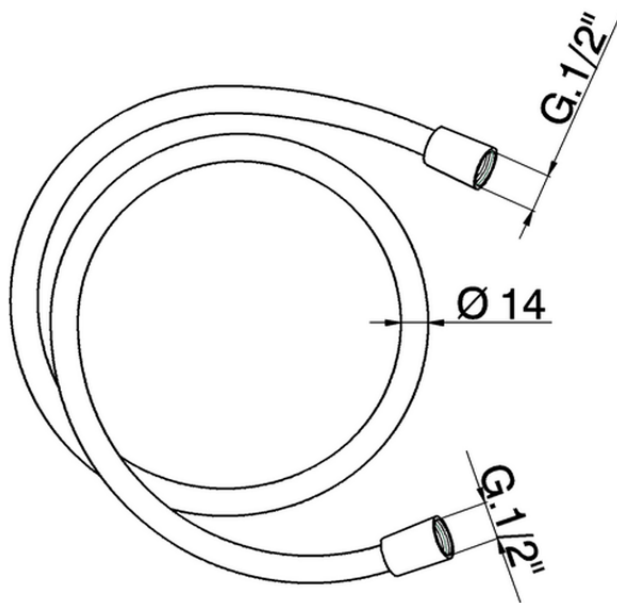

150 cm smooth SUPREME Flexible Hose SHOWER_ZB009040

ZB009040

<https://en.huberitalia.com/150-cm-smooth-supreme-flexible-hose-shower-zb009040>

2026-05-31