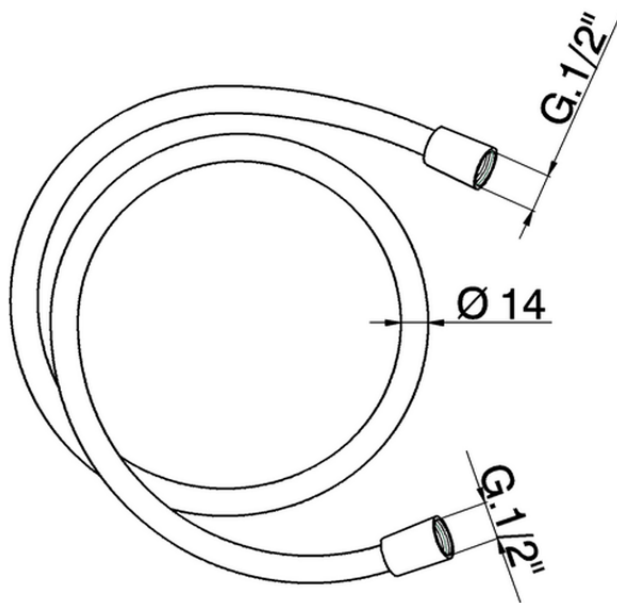

## 150 cm smooth SUPREME Flexible Hose SHOWER\_ZB009040

ZB009040

<https://en.huberitalia.com/150-cm-smooth-supreme-flexible-hose-shower-zb009040>

2026-04-08