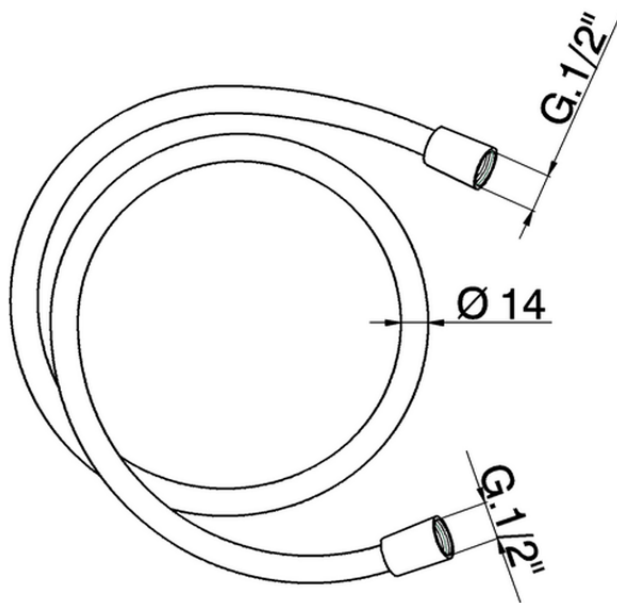

150 cm smooth SUPREME Flexible Hose SHOWER_ZB009040

ZB009040

<https://en.huberitalia.com/150-cm-smooth-supreme-flexible-hose-shower-zb009040>

2026-04-05