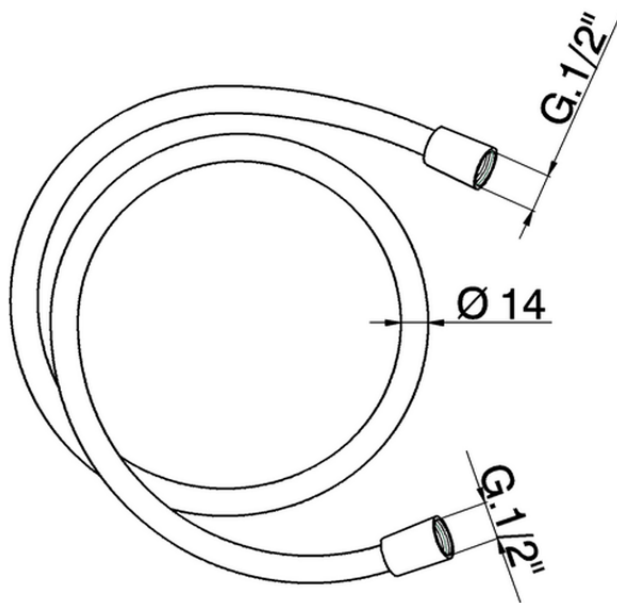

150 cm smooth SUPREME Flexible Hose SHOWER_ZB009040

ZB009040

<https://en.huberitalia.com/150-cm-smooth-supreme-flexible-hose-shower-zb009040>

2026-04-29