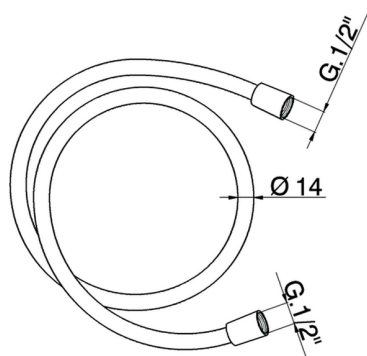

150 cm smooth SUPREME Flexible Hose SHOWER_ZB009040

MODEL **ZB009040**

150 cm smooth SUPREME Flexible Hose

AVAILABLE FINISHINGS

-  **21** 21 Chrome
-  **24** 24 Gold
-  **2B** 2B Polished Nickel
-  **2F** 2F Brushed Nickel
-  **40** 40 Matt Black
-  **4Q** 4Q Matt White
-  **26** 26 Old Copper
-  **2W** 2W Brushed Gold