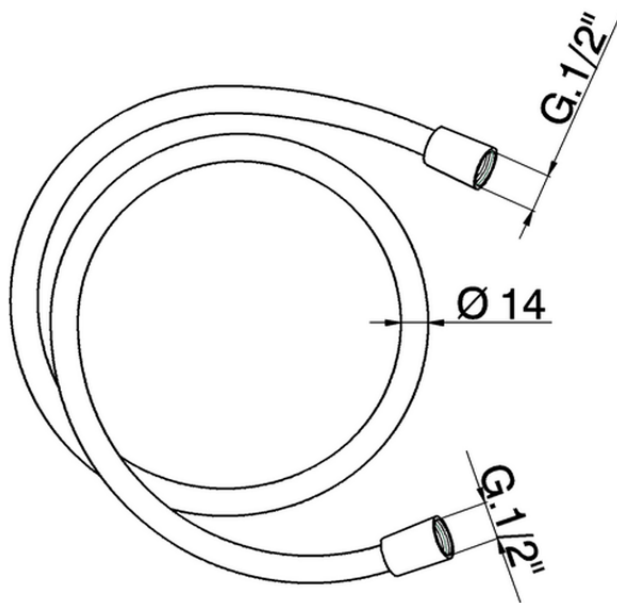

## 150 cm smooth SUPREME Flexible Hose SHOWER\_ZB009040

ZB009040

<https://en.huberitalia.com/150-cm-smooth-supreme-flexible-hose-shower-zb009040>

2026-04-10