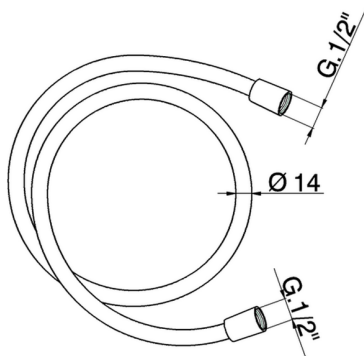

## 150 cm smooth SUPREME Flexible Hose SHOWER\_ZB009040

MODEL **ZB009040**

150 cm smooth SUPREME Flexible Hose