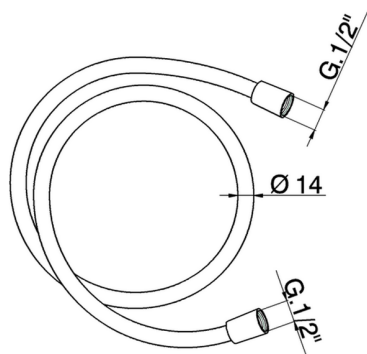

150 cm smooth SUPREME Flexible Hose SHOWER_ZB009040

MODEL **ZB009040**

150 cm smooth SUPREME Flexible Hose

AVAILABLE FINISHINGS

-  **21** 21 Chrome
-  **24** 24 Gold
-  **2B** 2B Polished Nickel
-  **2F** 2F Brushed Nickel
-  **40** 40 Matt Black
-  **4Q** 4Q Matt White
-  **26** 26 Old Copper
-  **2W** 2W Brushed Gold