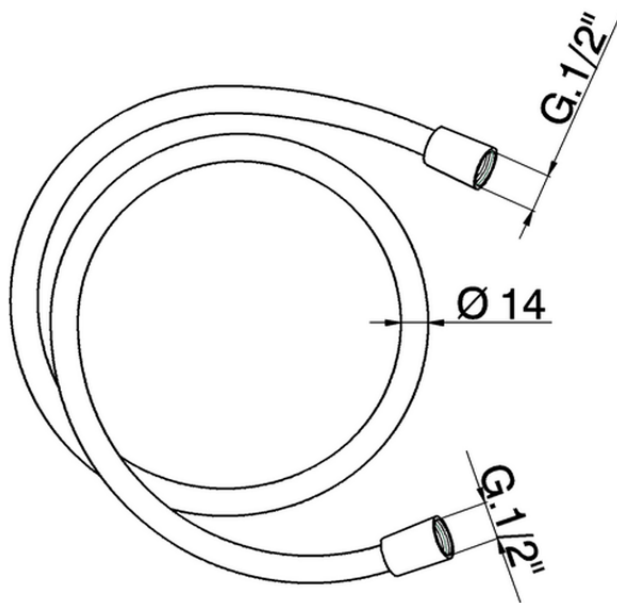

150 cm smooth SUPREME Flexible Hose SHOWER_ZB009040

ZB009040

<https://en.huberitalia.com/150-cm-smooth-supreme-flexible-hose-shower-zb009040>

2026-04-08