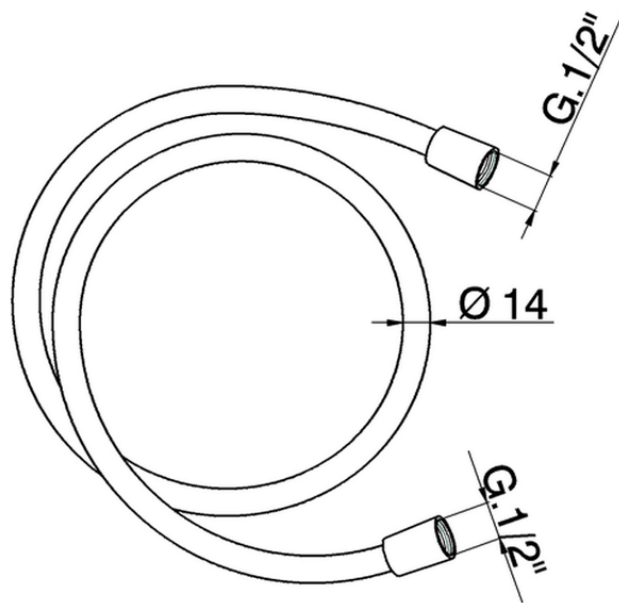

150 cm smooth SUPREME Flexible Hose SHOWER_ZB009040

ZB009040

<https://en.huberitalia.com/150-cm-smooth-supreme-flexible-hose-shower-zb009040>

2026-06-26