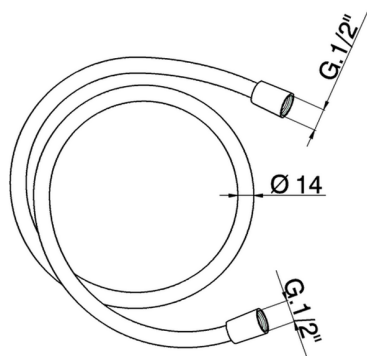

## 150 cm smooth SUPREME Flexible Hose SHOWER\_ZB009040

MODEL **ZB009040**

150 cm smooth SUPREME Flexible Hose