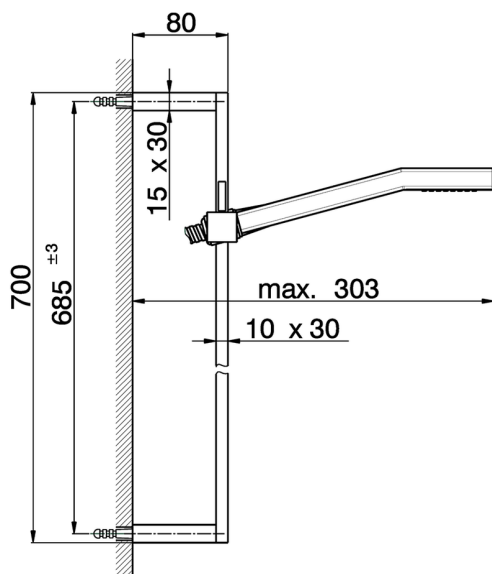

Shower set SHOWER_SS010040

MODEL **SS010040**

Shower set, 70 cm sliding rail bar with sliding bracket, 42x18 mm ABS Quad one spray handshower, 150 cm smooth SILVERFLEX Flexible Hose

AVAILABLE FINISHINGS

- **21** 21 Chrome
- **2B** 2B Polished Nickel
- **2F** 2F Brushed Nickel
- **40** 40 Matt Black
- **4Q** 4Q Matt White

CHARACTERISTICS

2026-04-06