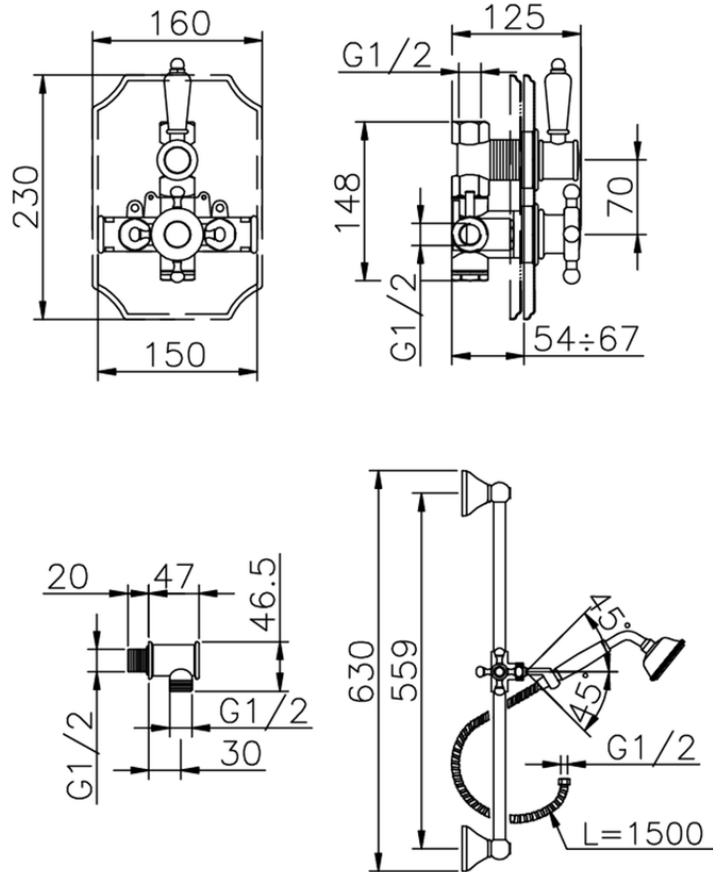

## Concealed thermostatic shower set VICTORIAN\_910.VT01H.

910.VT01H.

<https://en.huberitalia.com/concealed-thermostatic-shower-set-victorian-910-vt01h>

2026-04-08