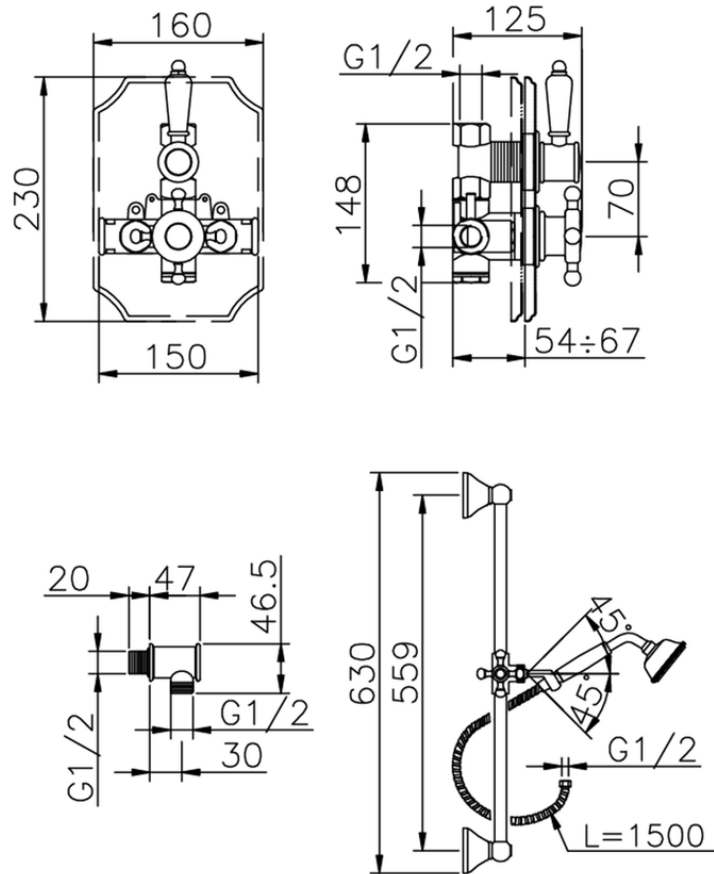

Concealed thermostatic shower set VICTORIAN_910.VT01H.

910.VT01H.

<https://en.huberitalia.com/concealed-thermostatic-shower-set-victorian-910-vt01h>

2026-06-06