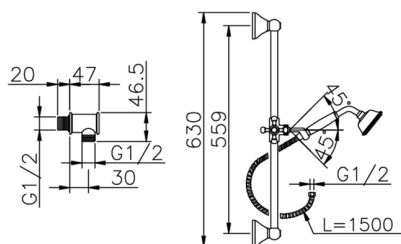

## Concealed thermostatic shower set VICTORIAN\_910.VT01H.

MODEL **910.VT01H.**

Concealed thermostatic shower set, 1/2" concealed Thermostatic valve, 1/2" outlet stopvalve, 56 bar with sliding bracket, 78 mm Brass Classic one spray handshower, 1/2" wall elbow, 150 cm Brass flexible hose

### CHARACTERISTICS

Cartridge Spare Parts **24.04A.PP**  
**8x20 Plus P Thermostatic Valve**  
 Installation **Concealed**