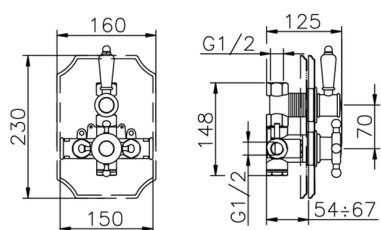

## Concealed thermostatic shower set VICTORIAN\_910.VT01H.

MODEL **910.VT01H.**

Concealed thermostatic shower set, 1/2" concealed Thermostatic valve, 1/2" outlet stopvalve, 56 bar with sliding bracket, 78 mm Brass Classic one spray handshower, 1/2" wall elbow, 150 cm Brass flexible hose

### CHARACTERISTICS

Cartridge Spare Parts **24.04A.PP**  
**8x20 Plus P Thermostatic Valve**  
 Installation **Concealed**