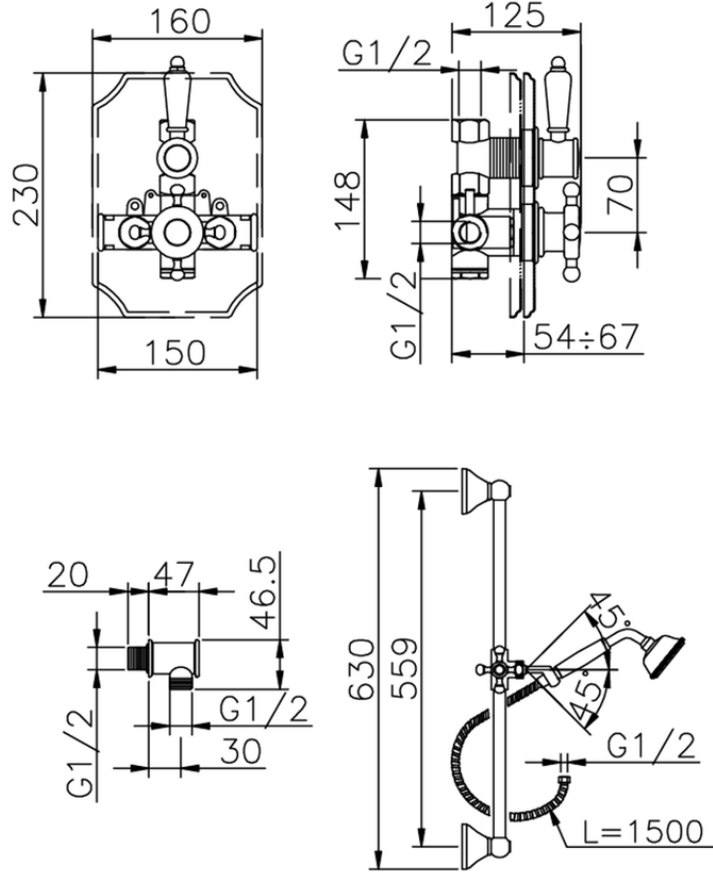

Concealed thermostatic shower set VICTORIAN_910.VT01H.

910.VT01H.

<https://en.huberitalia.com/concealed-thermostatic-shower-set-victorian-910-vt01h>

2026-04-30