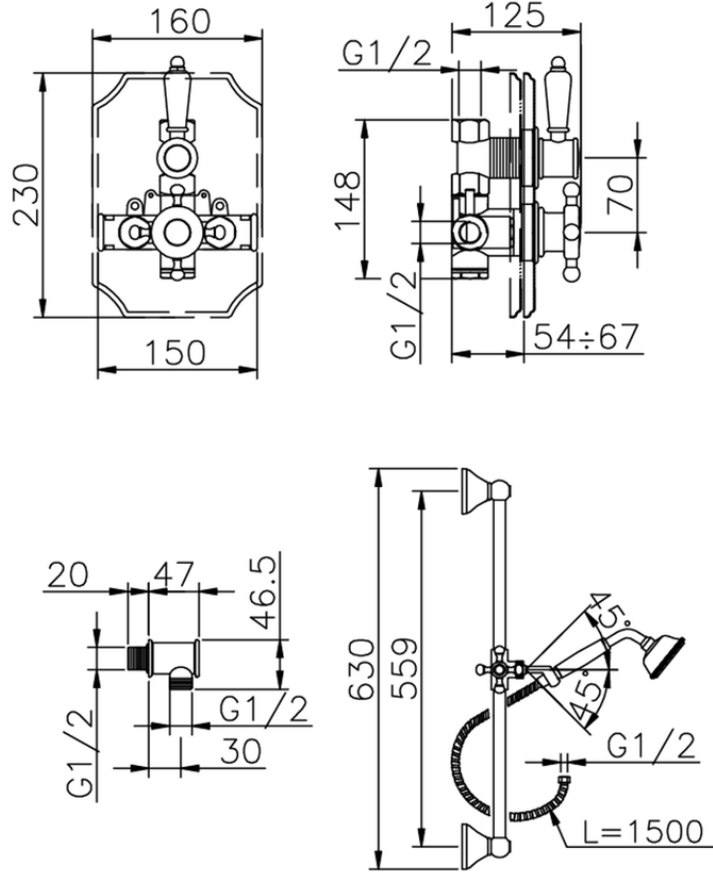

## Concealed thermostatic shower set VICTORIAN\_910.VT01H.

910.VT01H.

<https://en.huberitalia.com/concealed-thermostatic-shower-set-victorian-910-vt01h>

2026-06-13