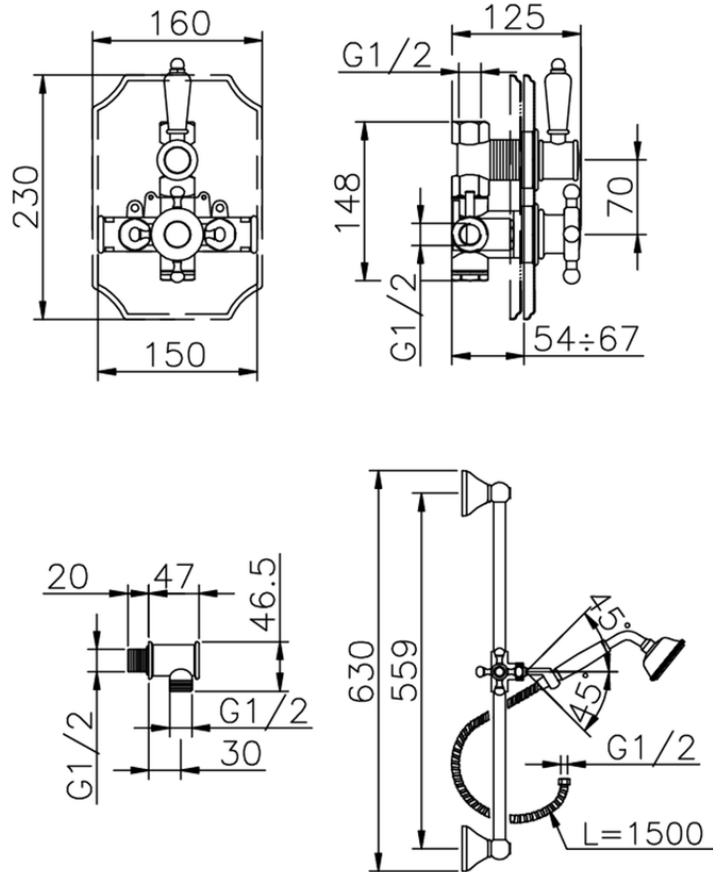

Concealed thermostatic shower set VICTORIAN_910.VT01H.

910.VT01H.

<https://en.huberitalia.com/concealed-thermostatic-shower-set-victorian-910-vt01h>

2026-04-06