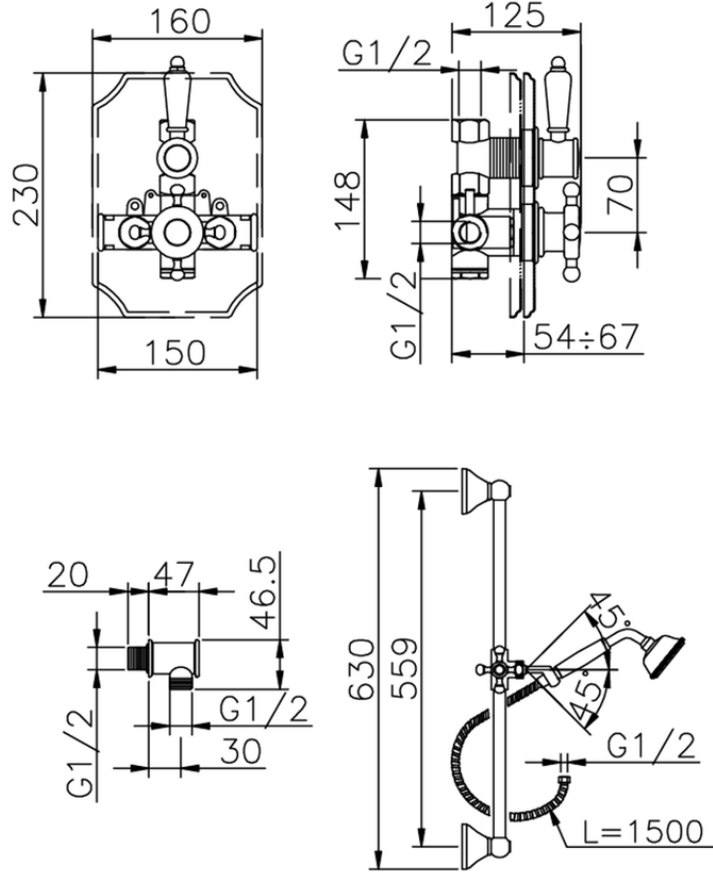

Concealed thermostatic shower set VICTORIAN_910.VT01H.

910.VT01H.

<https://en.huberitalia.com/concealed-thermostatic-shower-set-victorian-910-vt01h>

2026-04-07