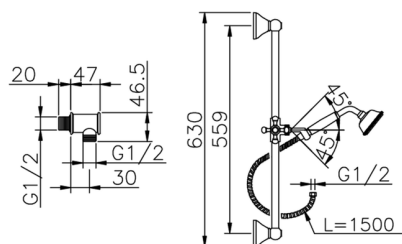

## Concealed thermostatic shower set VICTORIAN\_910.VT01H.

MODEL **910.VT01H.**

Concealed thermostatic shower set, 1/2" concealed Thermostatic valve, 1/2" outlet stopvalve, 56 bar with sliding bracket, 78 mm Brass Classic one spray handshower, 1/2" wall elbow, 150 cm Brass flexible hose

### CHARACTERISTICS

Cartridge Spare Parts **24.04A.PP**  
**8x20 Plus P Thermostatic Valve**  
 Installation **Concealed**