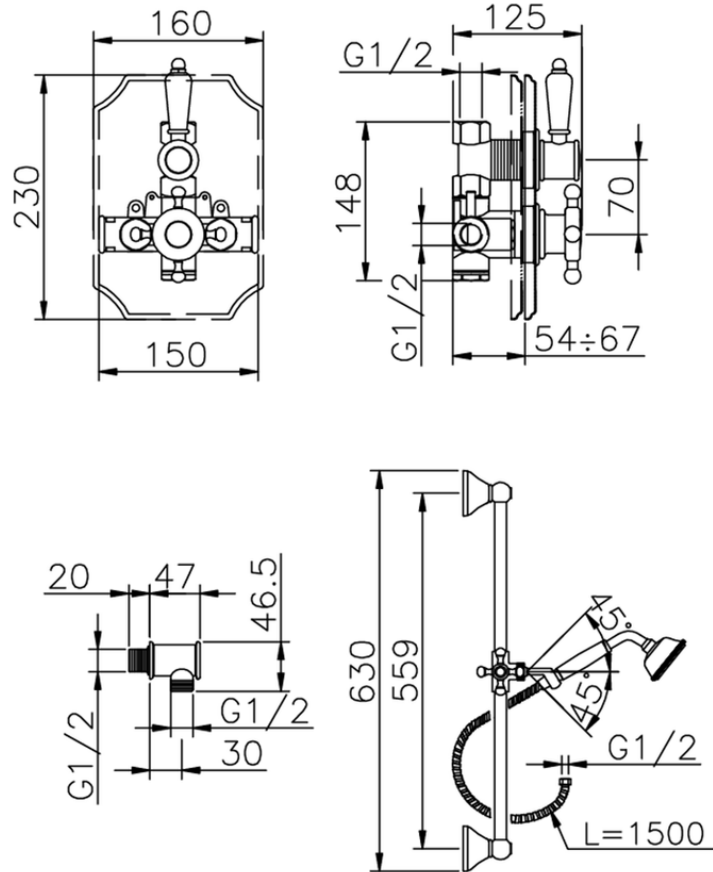

Concealed thermostatic shower set VICTORIAN_910.VT01H.

910.VT01H.

<https://en.huberitalia.com/concealed-thermostatic-shower-set-victorian-910-vt01h>

2026-06-26