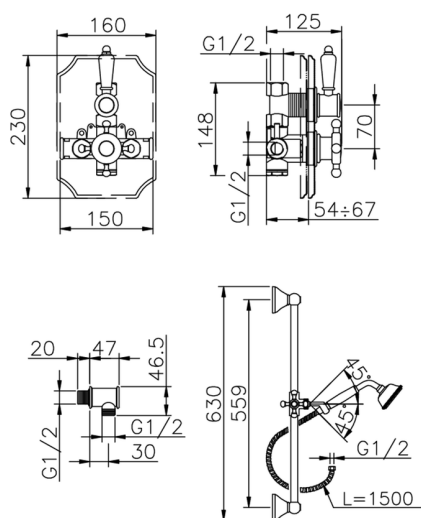

Concealed thermostatic shower set VICTORIAN_910.VT01H.

MODEL **910.VT01H.**

Concealed thermostatic shower set, 1/2" concealed Thermostatic valve, 1/2" outlet stopvalve, 56 bar with sliding bracket, 78 mm Brass Classic one spray handshower, 1/2" wall elbow, 150 cm Brass flexible hose

AVAILABLE FINISHINGS

-  **AC** AC Satin Brushed Nickel
-  **AG** AG Antique Gold
-  **BA** BA Old Bronze
-  **CR** CR Chrome
-  **2W** 2W Brushed Gold

CHARACTERISTICS

Cartridge Spare Parts **24.04A.PP**
8x20 Plus P Thermostatic Valve
 Installation **Concealed**