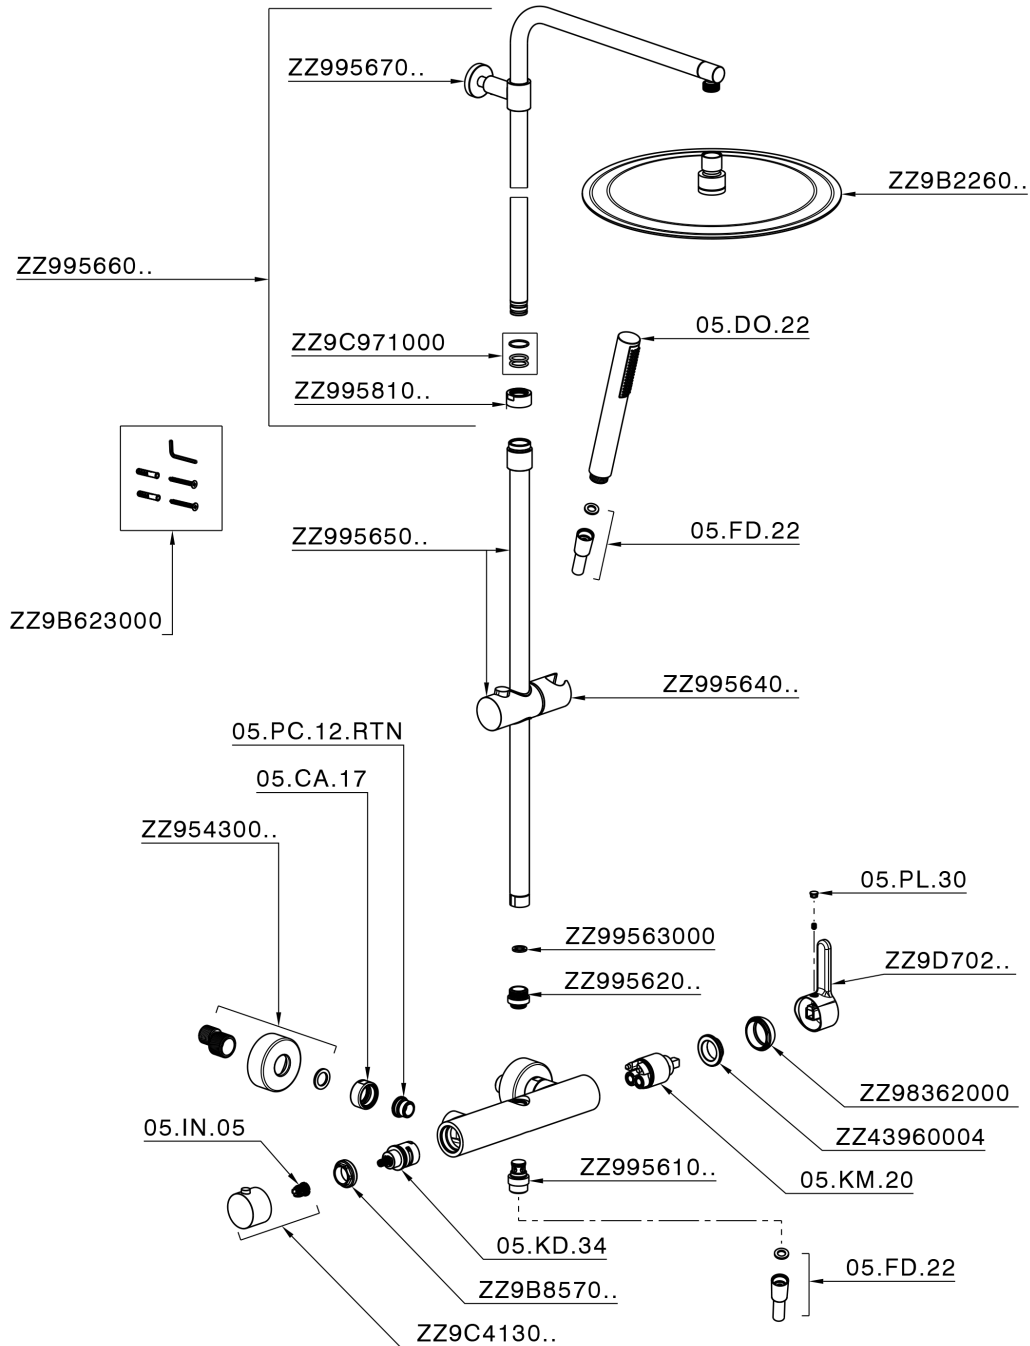

## 2-function single lever shower set COLUMNS\_H2004033

MODEL **H2004033**

2-function single lever shower set, 2-outlet deviator, adjustable riser column, sliding shower bracket, ABS D.26 mm minimalistic one spray handshower, 300 mm round showerhead 2 mm thick INOX, 150 cm smooth SILVERFLEX Flexible Hose

AVAILABLE FINISHINGS

CHARACTERISTICS

Cartridge Spare Parts **ZZ95435000**

**35 mm Cartridge**

## 2-function single lever shower set COLUMNS\_H2004033

H2004033

<https://en.huberitalia.com/2-function-single-lever-shower-set-columns-h2004033>

2026-04-08