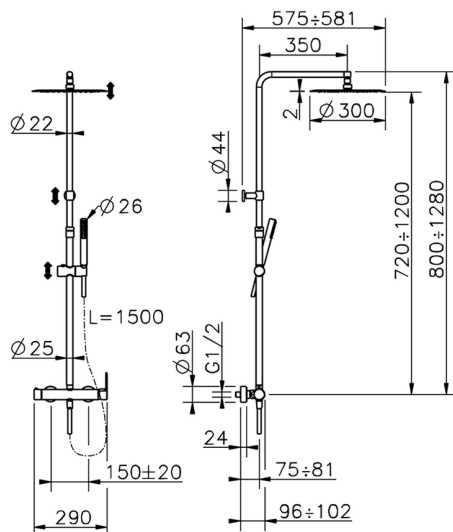

## 2-function single lever shower set COLUMNS\_H2004033

MODEL **H2004033**

2-function single lever shower set, 2-outlet deviator, adjustable riser column, sliding shower bracket, ABS D.26 mm minimalistic one spray handshower, 300 mm round showerhead 2 mm thick INOX, 150 cm smooth SILVERFLEX Flexible Hose

AVAILABLE FINISHINGS

CHARACTERISTICS

Cartridge Spare Parts **ZZ95435000**

**35 mm Cartridge**

## 2-function single lever shower set COLUMNS\_H2004033

H2004033

<https://en.huberitalia.com/2-function-single-lever-shower-set-columns-h2004033>

2026-04-08