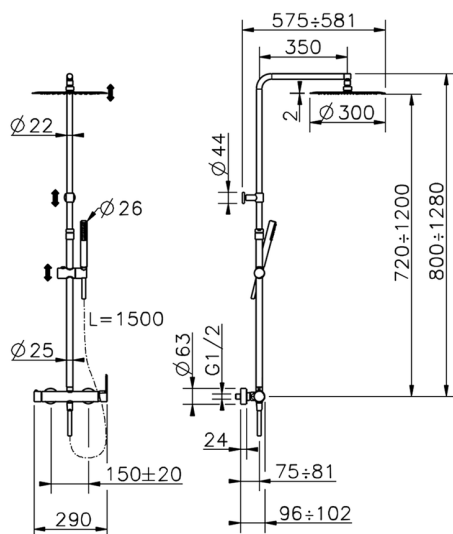

2-function single lever shower set COLUMNS_H2004033

MODEL **H2004033**

2-function single lever shower set, 2-outlet deviator, adjustable riser column, sliding shower bracket, ABS D.26 mm minimalistic one spray handshower, 300 mm round showerhead 2 mm thick INOX, 150 cm smooth SILVERFLEX Flexible Hose

AVAILABLE FINISHINGS

21 21 Chrome

H200403240 Matt Black

CHARACTERISTICS

Cartridge Spare Parts **ZZ95435000**

35 mm Cartridge

2-function single lever shower set COLUMNS_H2004033

H2004033