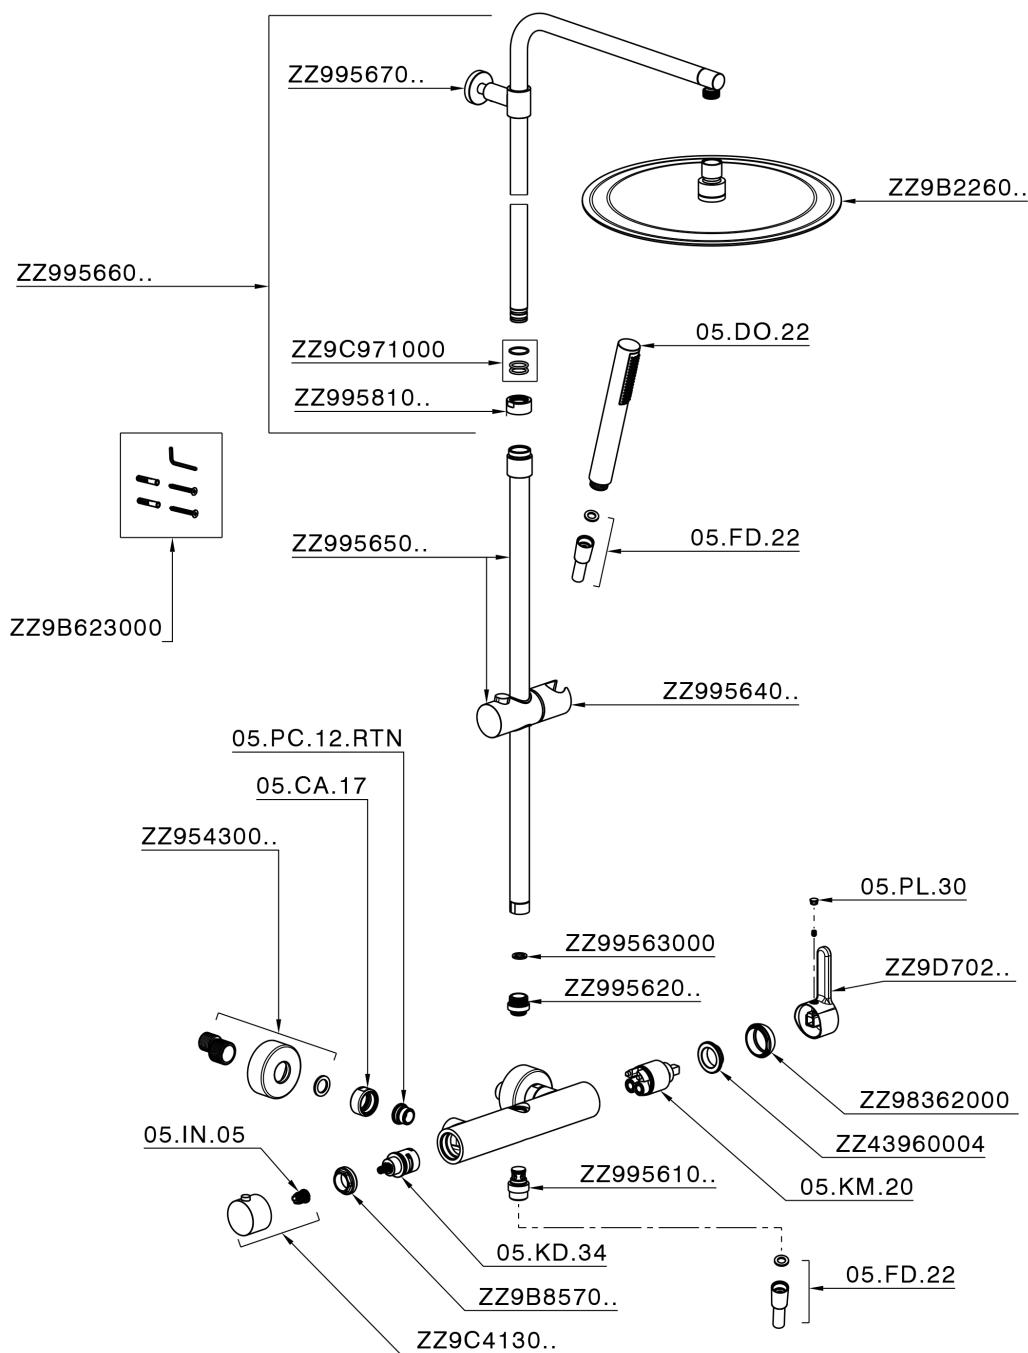

2-function single lever shower set COLUMNS_H2004033

MODEL **H2004033**

2-function single lever shower set, 2-outlet deviator, adjustable riser column, sliding shower bracket, ABS D.26 mm minimalistic one spray handshower, 300 mm round showerhead 2 mm thick INOX, 150 cm smooth SILVERFLEX Flexible Hose

AVAILABLE FINISHINGS

21 21 Chrome

H200403240 Matt Black

CHARACTERISTICS

Cartridge Spare Parts **ZZ95435000**

35 mm Cartridge

2-function single lever shower set COLUMNS_H2004033

H2004033

<https://en.huberitalia.com/2-function-single-lever-shower-set-columns-h2004033>

2026-06-13