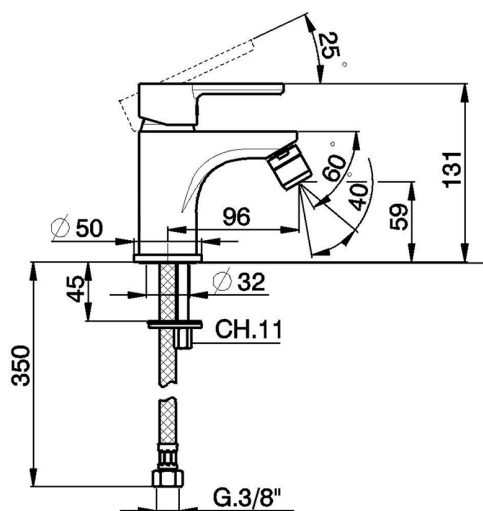

Single lever bidet mixer Energy Save H2_H2000565

MODEL **H2000565**

Single lever bidet mixer Energy Save, without pop-up waste, G.3/8" stainless steel flexible hoses

AVAILABLE FINISHINGS

CHARACTERISTICS

Cartridge Spare Parts **ZZ96800000**

35 mm Cartridge

DeviaStop

The Huber Devia Stop technology allows to adjust the water flow and to direct it to the selected output point (overhead soaker, hand shower, etc).

EnergySave

Thanks to the EnergySave device, only cold water will be drawn if the lever is operated in the central position, so that the water heater will not be engaged and no hot water wasted, leading to considerable savings in energy and costs. The temperature can be adjusted by rotating the lever to the left, until the desired temperature is reached.