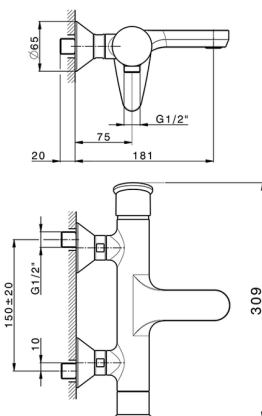

Single lever bath mixer HARLOCK_HC000133

MODEL **HC000133**

Single lever bath mixer, without shower set, 1/2" M flexible connection

AVAILABLE FINISHINGS

-  **21** 21 Chrome
-  **2P** 2P Rose Gold
-  **2Q** 2Q Black Titanium
-  **40** 40 Matt Black
-  **4Q** 4Q Matt White
-  **6T** 6T Chrome/Matt Black

CHARACTERISTICS

Cartridge Spare Parts **ZZ95409000**

35 mm Cartridge

DeviaStop

The Huber Devia Stop technology allows to adjust the water flow and to direct it to the selected output point (overhead soaker, hand shower, etc).