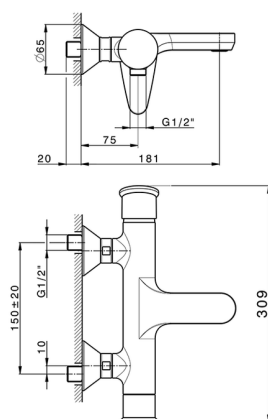

Single lever bath mixer HARLOCK_HC000133

MODEL **HC000133**

Single lever bath mixer, without shower set, 1/2" M flexible connection

AVAILABLE FINISHINGS

-  **21** 21 Chrome
-  **2P** 2P Rose Gold
-  **2Q** 2Q Black Titanium
-  **40** 40 Matt Black
-  **4Q** 4Q Matt White
-  **6T** 6T Chrome/Matt Black

CHARACTERISTICS

Cartridge Spare Parts **ZZ95409000**

35 mm Cartridge

DeviaStop

The Huber Devia Stop technology allows to adjust the water flow and to direct it to the selected output point (overhead soaker, hand shower, etc).