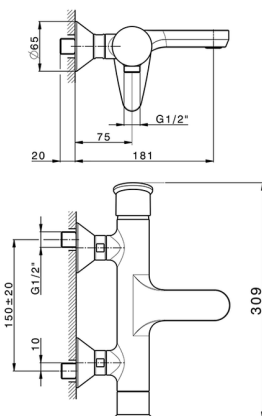

## Single lever bath mixer HARLOCK\_HC000133

MODEL **HC000133**

Single lever bath mixer, without shower set, 1/2" M flexible connection

### CHARACTERISTICS

Cartridge Spare Parts **ZZ95409000**

**35 mm Cartridge**