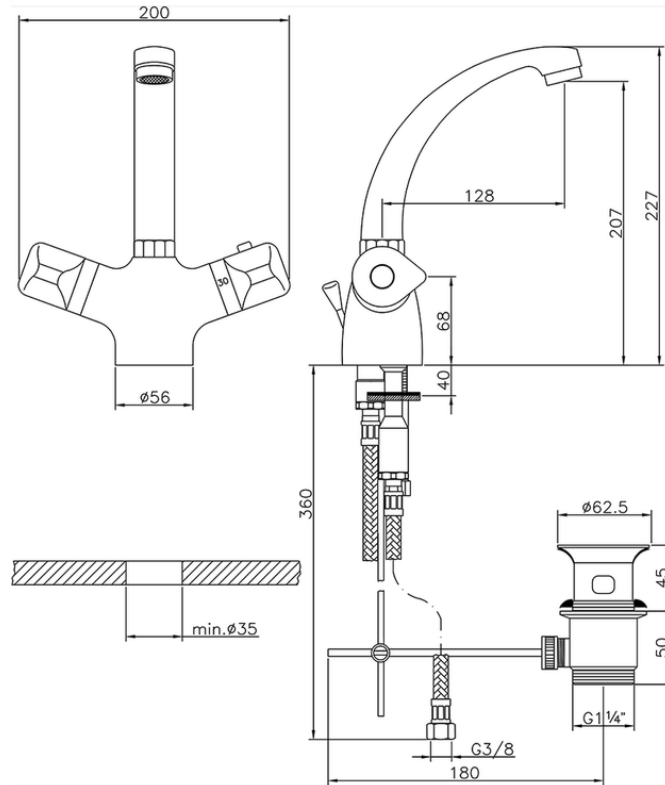

Thermostatic washbasin mixer THERMO\_CLT52010

CLT52010

<https://en.huberitalia.com/thermostatic-washbasin-mixer-thermo-clt52010>

2024-10-22