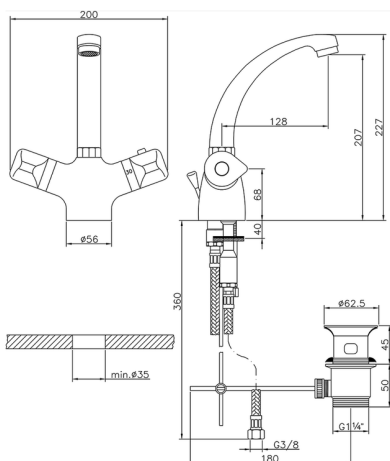

Thermostatic washbasin mixer THERMO_CLT52010

MODEL **CLT52010**

Thermostatic washbasin mixer, with 1"1/4 pop-up waste, swivel spout, G.3/8" stainless steel flexible hose

AVAILABLE FINISHINGS

21 21 Chrome

CHARACTERISTICS

Cartridge Spare Parts **24.04A.PP**

8x20 Plus P Thermostatic Valve

Thermostatic

The Huber thermostatic is your personal water manager, helping you to handle, control and save water and energy.

2024-10-22