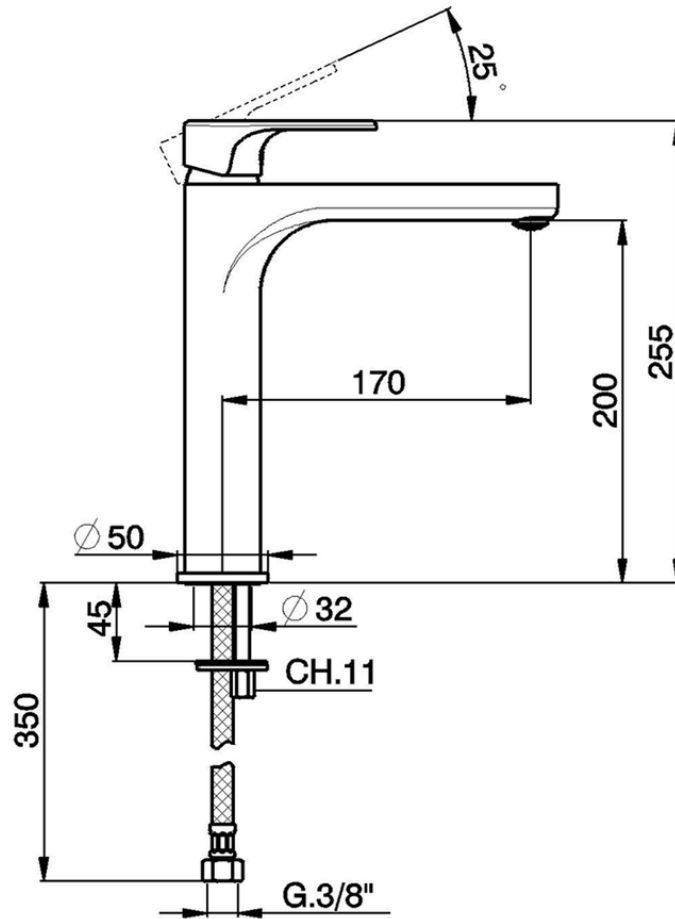

Single lever tall washbasin mixer H3\_AH003540

AH003540

<https://en.huberitalia.com/single-lever-tall-washbasin-mixer-h3-ah003540>

2026-05-15