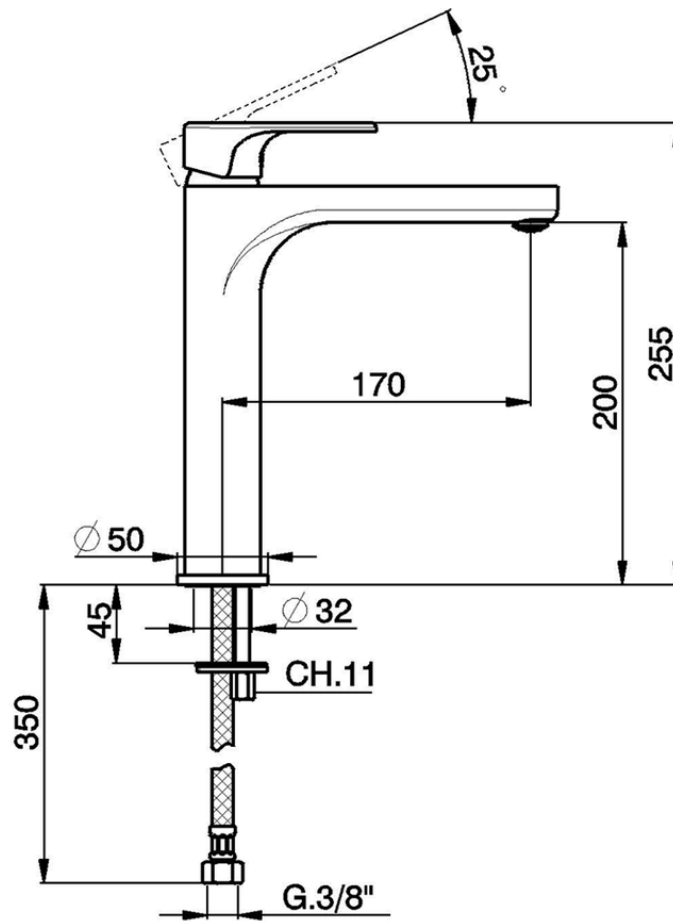

## Single lever tall washbasin mixer H3\_AH003540

AH003540

<https://en.huberitalia.com/single-lever-tall-washbasin-mixer-h3-ah003540>

2026-04-08