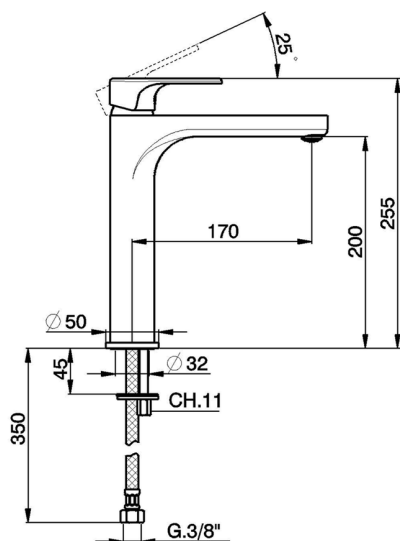

CHARACTERISTICS

Cartridge Spare Parts **ZZ95435000**

35 mm Cartridge

EcoStop

EcoStop feature limits water flow to approximately 50% of maximum output with one point of resistance on setting. Push slightly past the middle stop only when full water output is required. This will save water up to 50%.

2026-04-09