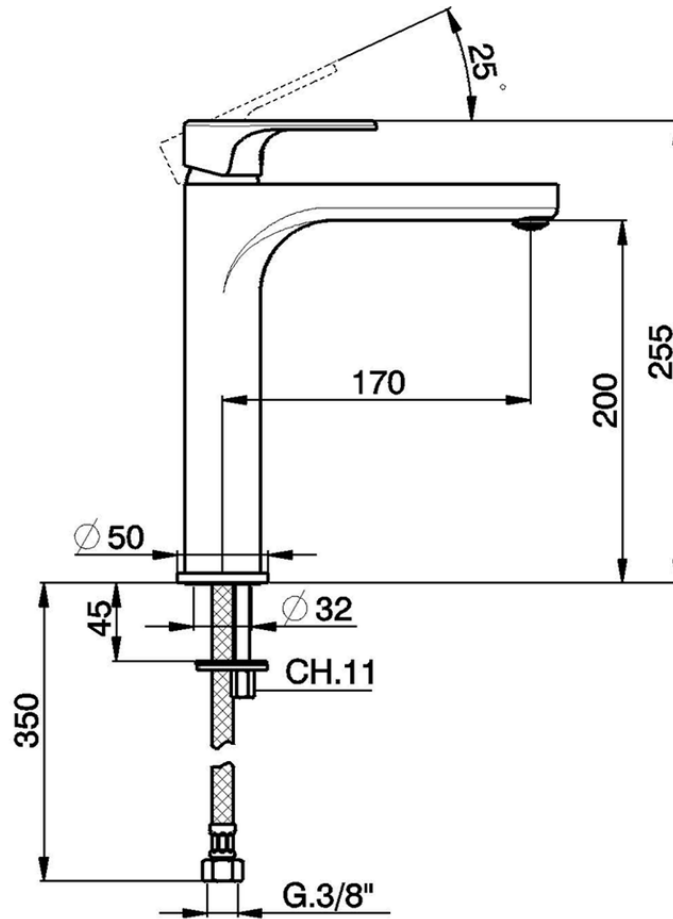

Single lever tall washbasin mixer H3_AH003540

AH003540

<https://en.huberitalia.com/single-lever-tall-washbasin-mixer-h3-ah003540>

2026-06-05