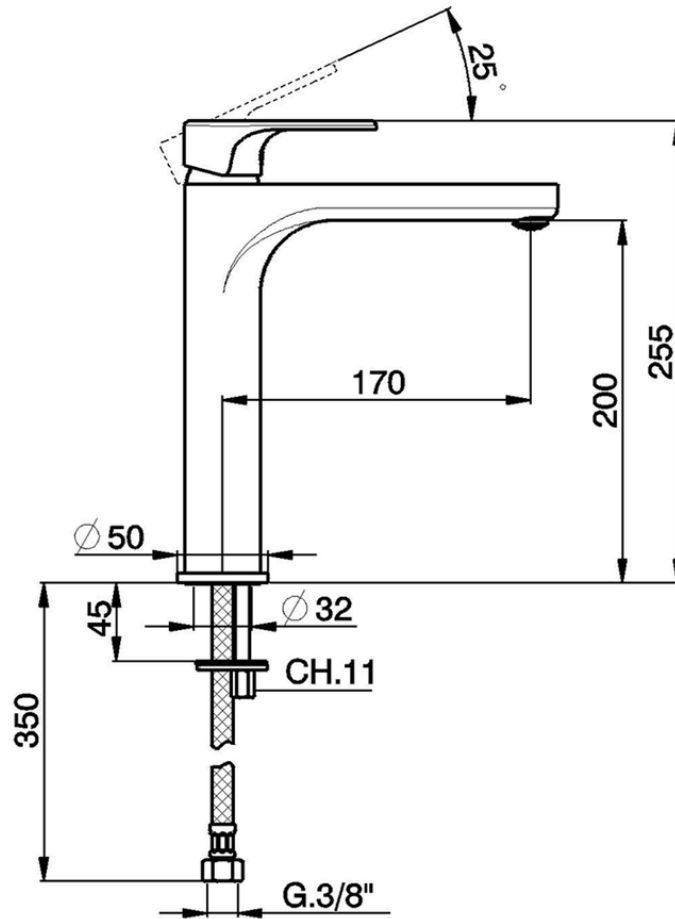

Single lever tall washbasin mixer H3_AH003540

AH003540

<https://en.huberitalia.com/single-lever-tall-washbasin-mixer-h3-ah003540>

2026-06-26