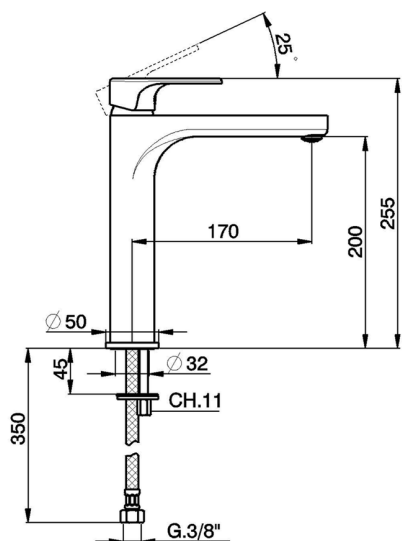

Single lever tall washbasin mixer H3_AH003540

MODEL **AH003540**

Single lever tall washbasin mixer, without waste, G.3/8" stainless steel flexible hoses

AVAILABLE FINISHINGS

-  **21** 21 Chrome
-  **2F** 2F Brushed Nickel
-  **40** 40 Matt Black

CHARACTERISTICS

Cartridge Spare Parts **ZZ95435000**

35 mm Cartridge

EcoStop

EcoStop feature limits water flow to approximately 50% of maximum output with one point of resistance on setting. Push slightly past the middle stop only when full water output is required. This will save water up to 50%.