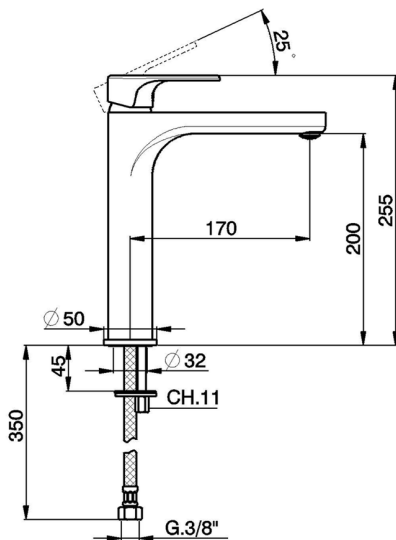

Single lever tall washbasin mixer H3_AH003540

MODEL **AH003540**

Single lever tall washbasin mixer, without waste, G.3/8" stainless steel flexible hoses

AVAILABLE FINISHINGS

-  **21** 21 Chrome
-  **2F** 2F Brushed Nickel
-  **40** 40 Matt Black

CHARACTERISTICS

Cartridge Spare Parts **ZZ95435000**

35 mm Cartridge

EcoStop

EcoStop feature limits water flow to approximately 50% of maximum output with one point of resistance on setting. Push slightly past the middle stop only when full water output is required. This will save water up to 50%.