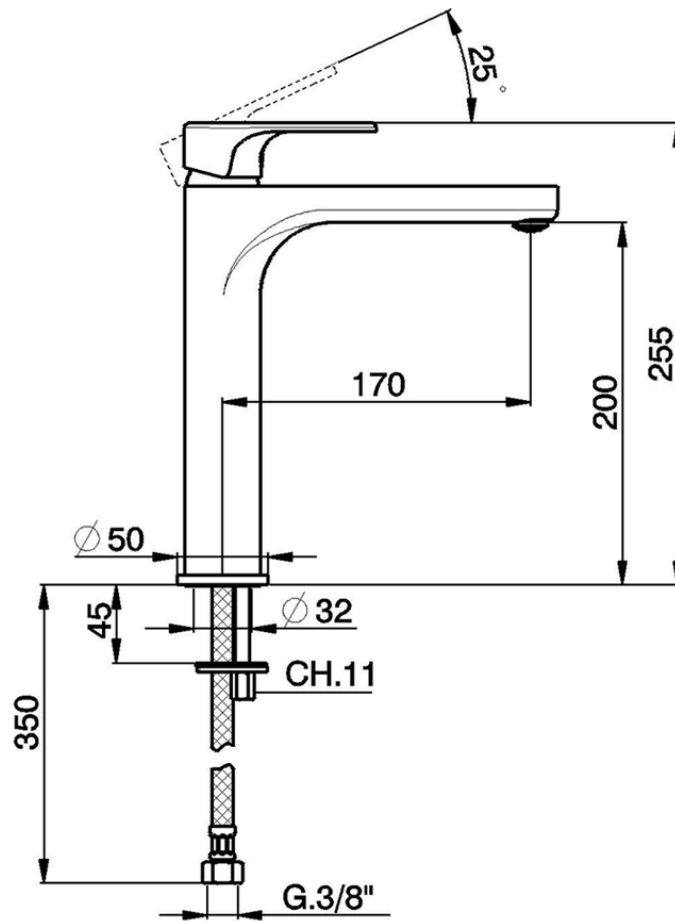

Single lever tall washbasin mixer H3\_AH003540

AH003540

<https://en.huberitalia.com/single-lever-tall-washbasin-mixer-h3-ah003540>

2026-06-06