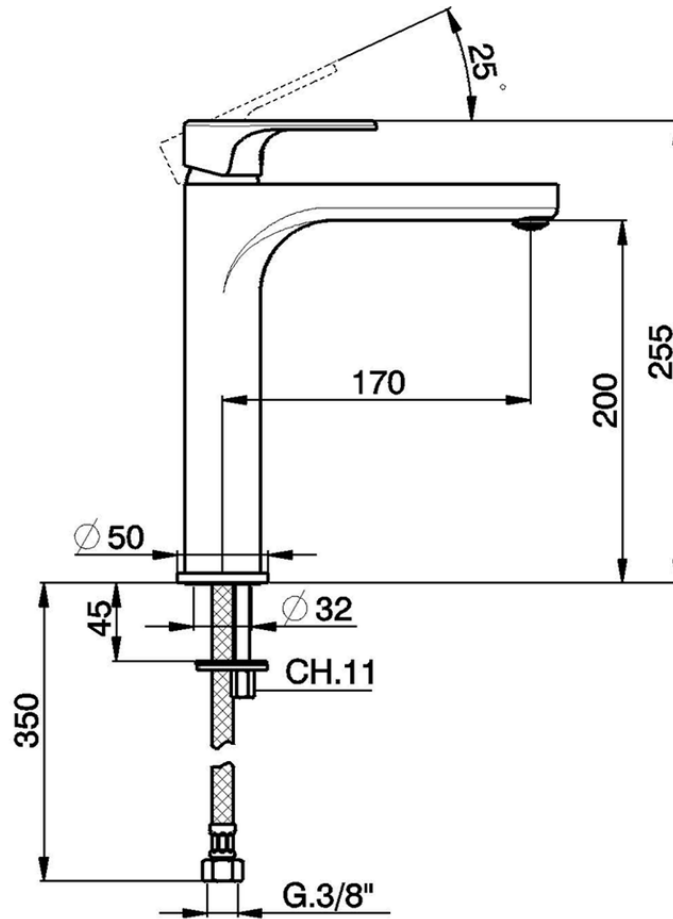

Single lever tall washbasin mixer H3_AH003540

AH003540

<https://en.huberitalia.com/single-lever-tall-washbasin-mixer-h3-ah003540>

2026-06-27