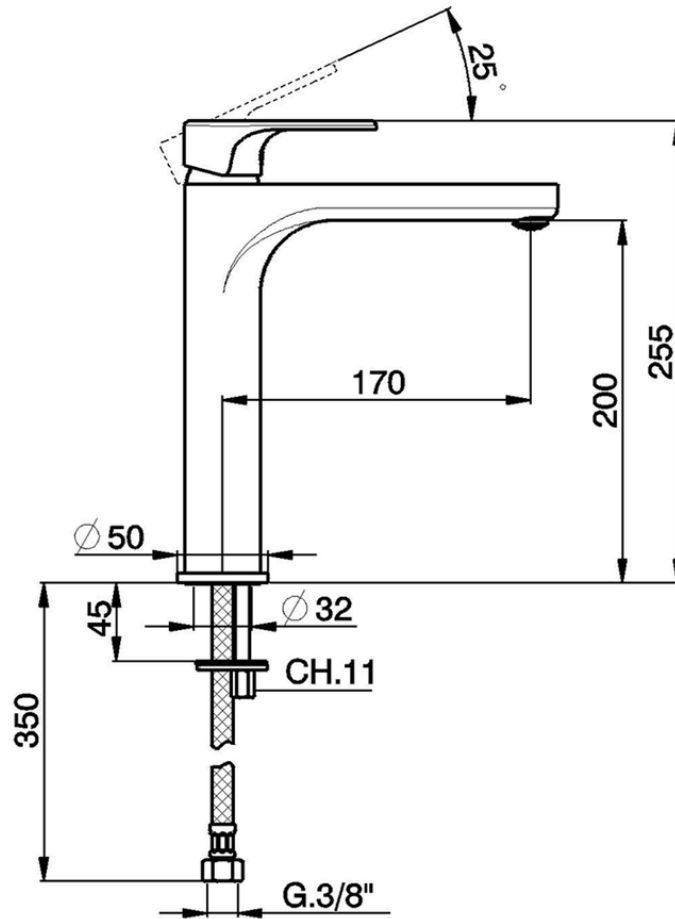

## Single lever tall washbasin mixer H3\_AH003540

AH003540

<https://en.huberitalia.com/single-lever-tall-washbasin-mixer-h3-ah003540>

2026-04-12