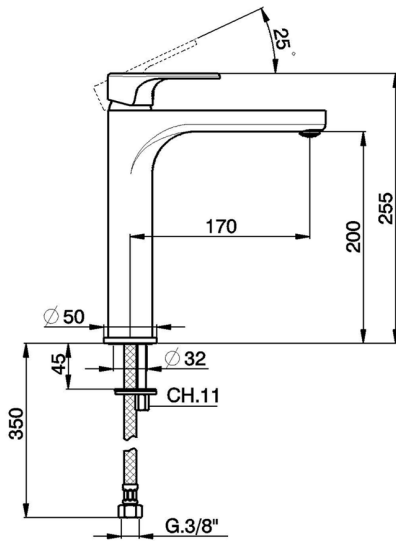

## Single lever tall washbasin mixer H3\_AH003540

MODEL **AH003540**

Single lever tall washbasin mixer, without waste, G.3/8" stainless steel flexible hoses

### CHARACTERISTICS

Cartridge Spare Parts **ZZ95435000**

**35 mm Cartridge**

### EcoStop

EcoStop feature limits water flow to approximately 50% of maximum output with one point of resistance on setting. Push slightly past the middle stop only when full water output is required. This will save water up to 50%.