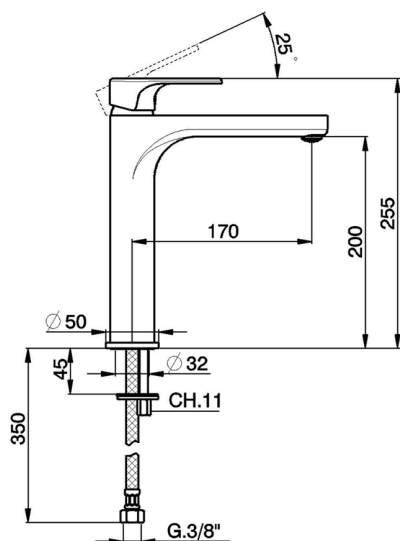

Single lever tall washbasin mixer H3_AH003540

MODEL **AH003540**

Single lever tall washbasin mixer, without waste, G.3/8" stainless steel flexible hoses

AVAILABLE FINISHINGS

-  **21** 21 Chrome
-  **2F** 2F Brushed Nickel
-  **40** 40 Matt Black

CHARACTERISTICS

Cartridge Spare Parts **ZZ95435000**

35 mm Cartridge

EcoStop

EcoStop feature limits water flow to approximately 50% of maximum output with one point of resistance on setting. Push slightly past the middle stop only when full water output is required. This will save water up to 50%.