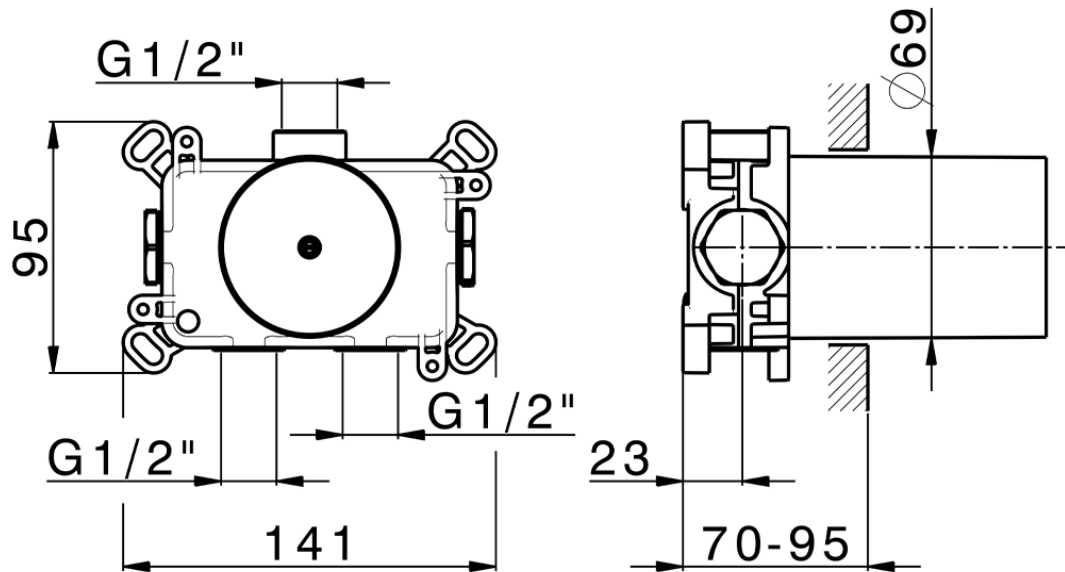

Thermostatic Concealed part PUSH&SHOWER_ZB0G1000

ZB0G1000

<https://en.huberitalia.com/thermostatic-concealed-part-pushshower-zb0g1000>

2026-06-13