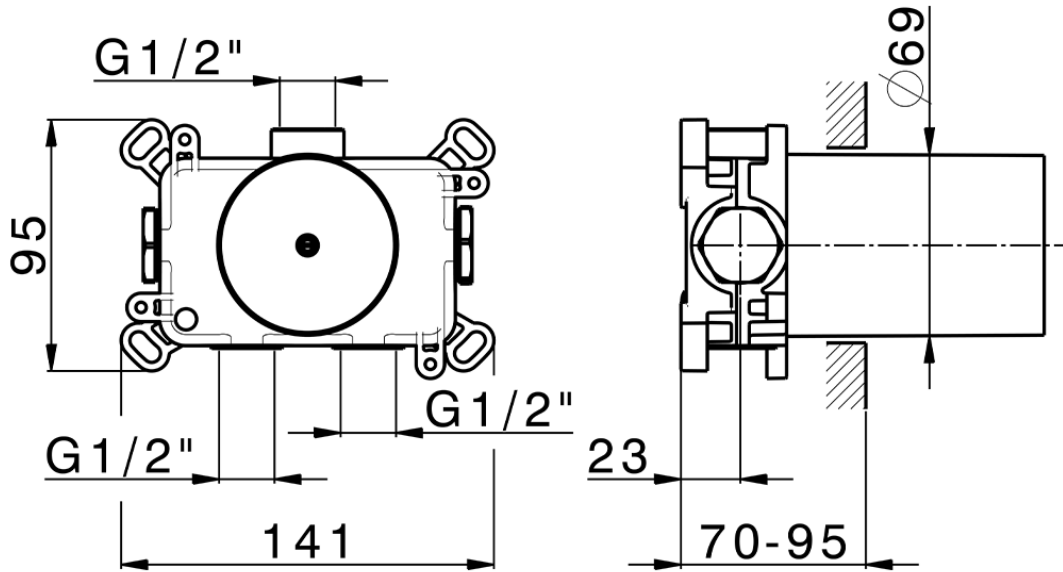

Thermostatic Concealed part PUSH&SHOWER\_ZB0G1000

ZB0G1000

<https://en.huberitalia.com/thermostatic-concealed-part-pushshower-zb0g1000>

2026-04-05