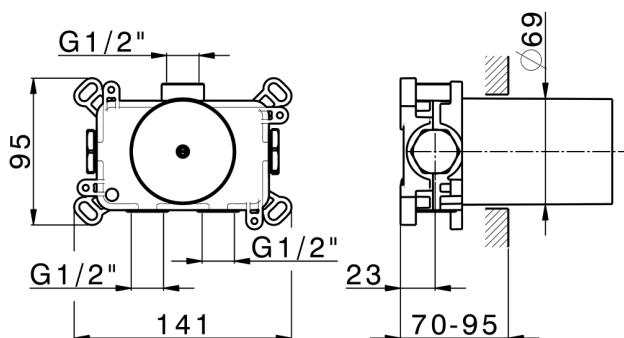

Thermostatic Concealed part PUSH&SHOWER_ZB0G1000

MODEL **ZB0G1000**

Thermostatic Concealed part, without stop valve, with protection guard box, to match with Thermostatic exposed part, without exposed part

AVAILABLE FINISHINGS

 **04** 04 Without finishing

CHARACTERISTICS

Cartridge Spare Parts **22.04A.AR - ZZ97279004**

Argo 2 (long filter) Thermostatic Valve

Concealed **1**

Thermostatic

The Huber thermostatic is your personal water manager, helping you to handle, control and save water and energy.