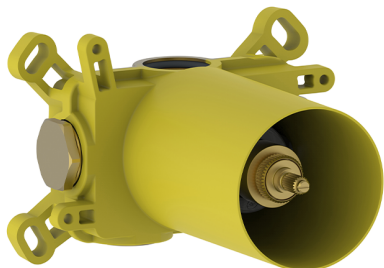

Thermostatic Concealed part PUSH&SHOWER_ZB0G1000

MODEL **ZB0G1000**

Thermostatic Concealed part, without stop valve, with protection guard box, to match with Thermostatic exposed part, without exposed part

AVAILABLE FINISHINGS

 **04** 04 Without finishing

CHARACTERISTICS

Cartridge Spare Parts **22.04A.AR - ZZ97279004**

Argo 2 (long filter) Thermostatic Valve

Concealed **1**

Thermostatic

The Huber thermostatic is your personal water manager, helping you to handle, control and save water and energy.