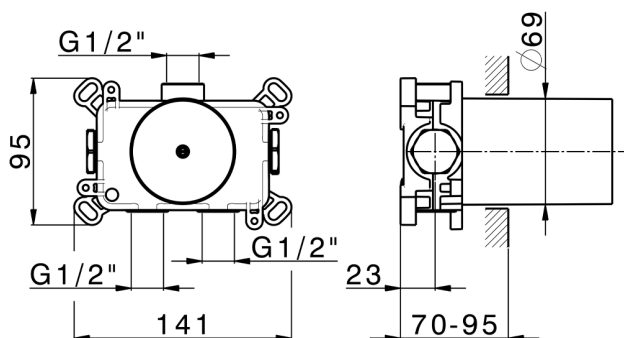

Thermostatic Concealed part PUSH&SHOWER_ZB0G1000

MODEL **ZB0G1000**

Thermostatic Concealed part, without stop valve, with protection guard box, to match with Thermostatic exposed part, without exposed part

AVAILABLE FINISHINGS

CHARACTERISTICS

Cartridge Spare Parts **22.04A.AR - ZZ97279004**

Argo 2 (long filter) Thermostatic Valve

Concealed **1**

Thermostatic

The Huber thermostatic is your personal water manager, helping you to handle, control and save water and energy.