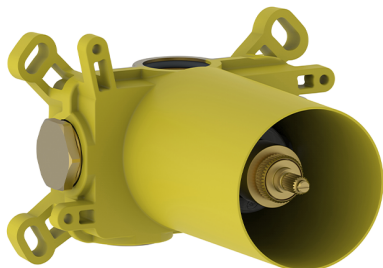

Thermostatic Concealed part PUSH&SHOWER_ZB0G1000

MODEL **ZB0G1000**

Thermostatic Concealed part, without stop valve, with protection guard box, to match with Thermostatic exposed part, without exposed part

AVAILABLE FINISHINGS

CHARACTERISTICS

Cartridge Spare Parts **22.04A.AR - ZZ97279004**

Argo 2 (long filter) Thermostatic Valve

Concealed **1**

Thermostatic

The Huber thermostatic is your personal water manager, helping you to handle, control and save water and energy.