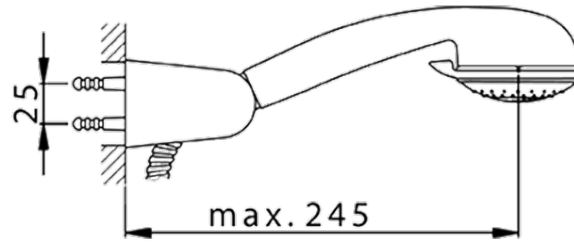

Single lever bath mixer, with full equipment NORMA_NM000093

NM000093

<https://en.huberitalia.com/single-lever-bath-mixer-with-full-equipment-norma-nm000093>

2026-04-06