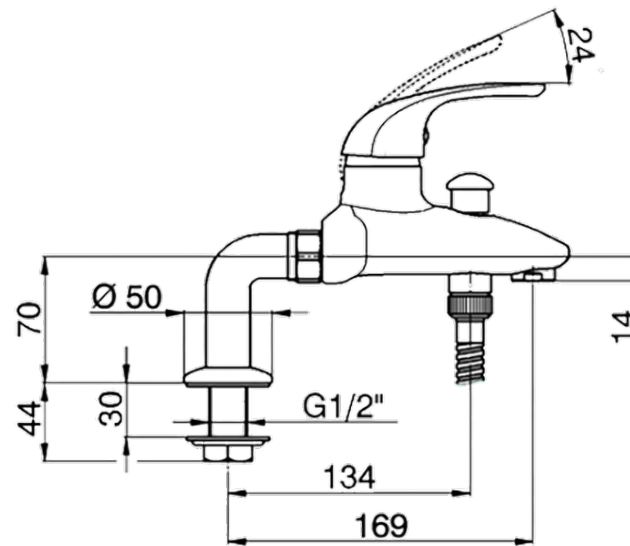

Single lever bath mixer, with full equipment NORMA_NM000093

NM000093

<https://en.huberitalia.com/single-lever-bath-mixer-with-full-equipment-norma-nm000093>

2026-04-06