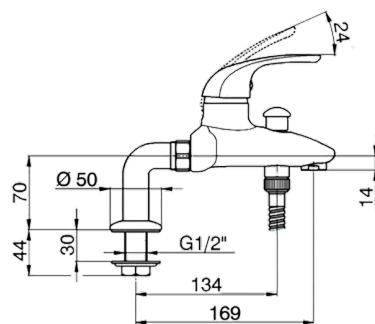

Single lever bath mixer, with full equipment NORMA_NM000093

MODEL **NM000093**

Single lever bath mixer, with full equipment, wall mounted adjustable handshower bracket, Teti ABS 3 sprays handshower, Brass 150 cm flexible hose

AVAILABLE FINISHINGS

CHARACTERISTICS

Cartridge Spare Parts **ZZ94034000**

35 mm Cartridge

2026-05-16