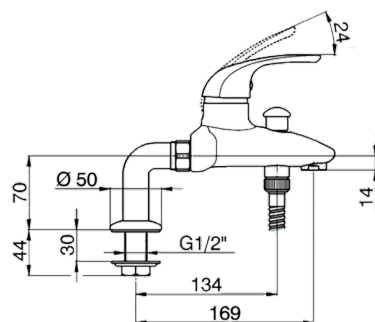

## Single lever bath mixer, with full equipment NORMA\_NM000093

MODEL **NM000093**

Single lever bath mixer, with full equipment, wall mounted adjustable handshower bracket, Teti ABS 3 sprays handshower, Brass 150 cm flexible hose

AVAILABLE FINISHINGS

CHARACTERISTICS

Cartridge Spare Parts **ZZ94034000**

**35 mm Cartridge**

2026-04-06