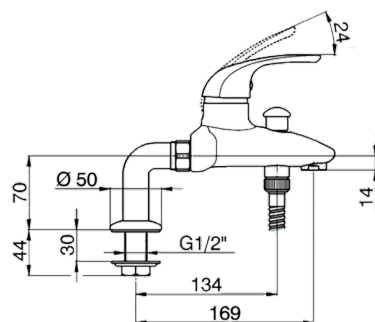

Single lever bath mixer, with full equipment NORMA_NM000093

MODEL **NM000093**

Single lever bath mixer, with full equipment, wall mounted adjustable handshower bracket, Teti ABS 3 sprays handshower, Brass 150 cm flexible hose

AVAILABLE FINISHINGS

CHARACTERISTICS

Cartridge Spare Parts **ZZ94034000**

35 mm Cartridge

2026-06-06