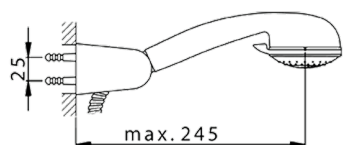

Single lever bath mixer, with full equipment NORMA_NM000093

MODEL **NM000093**

Single lever bath mixer, with full equipment, wall mounted adjustable handshower bracket, Teti ABS 3 sprays handshower, Brass 150 cm flexible hose

AVAILABLE FINISHINGS

CHARACTERISTICS

Cartridge Spare Parts **ZZ94034000**

35 mm Cartridge

2026-06-10