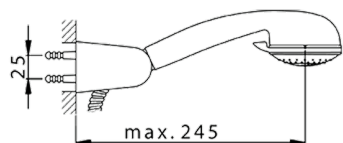

Single lever bath mixer, with full equipment NORMA_NM000093

MODEL **NM000093**

Single lever bath mixer, with full equipment, wall mounted adjustable handshower bracket, Teti ABS 3 sprays handshower, Brass 150 cm flexible hose

AVAILABLE FINISHINGS

CHARACTERISTICS

Cartridge Spare Parts **ZZ94034000**

35 mm Cartridge

2026-05-16