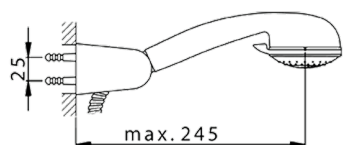

## Single lever bath mixer, with full equipment NORMA\_NM000093

MODEL **NM000093**

Single lever bath mixer, with full equipment, wall mounted adjustable handshower bracket, Teti ABS 3 sprays handshower, Brass 150 cm flexible hose

AVAILABLE FINISHINGS

CHARACTERISTICS

Cartridge Spare Parts **ZZ94034000**

**35 mm Cartridge**

2026-04-06