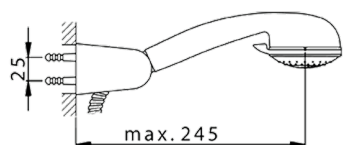

Single lever bath mixer, with full equipment NORMA_NM000093

MODEL **NM000093**

Single lever bath mixer, with full equipment, wall mounted adjustable handshower bracket, Teti ABS 3 sprays handshower, Brass 150 cm flexible hose

AVAILABLE FINISHINGS

CHARACTERISTICS

Cartridge Spare Parts **ZZ94034000**

35 mm Cartridge

2026-06-06