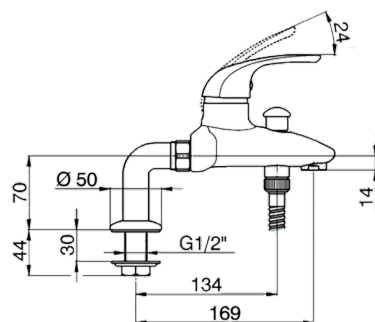

Single lever bath mixer, with full equipment NORMA_NM000093

MODEL **NM000093**

Single lever bath mixer, with full equipment, wall mounted adjustable handshower bracket, Teti ABS 3 sprays handshower, Brass 150 cm flexible hose

AVAILABLE FINISHINGS

CHARACTERISTICS

Cartridge Spare Parts **ZZ94034000**

35 mm Cartridge

2026-06-10