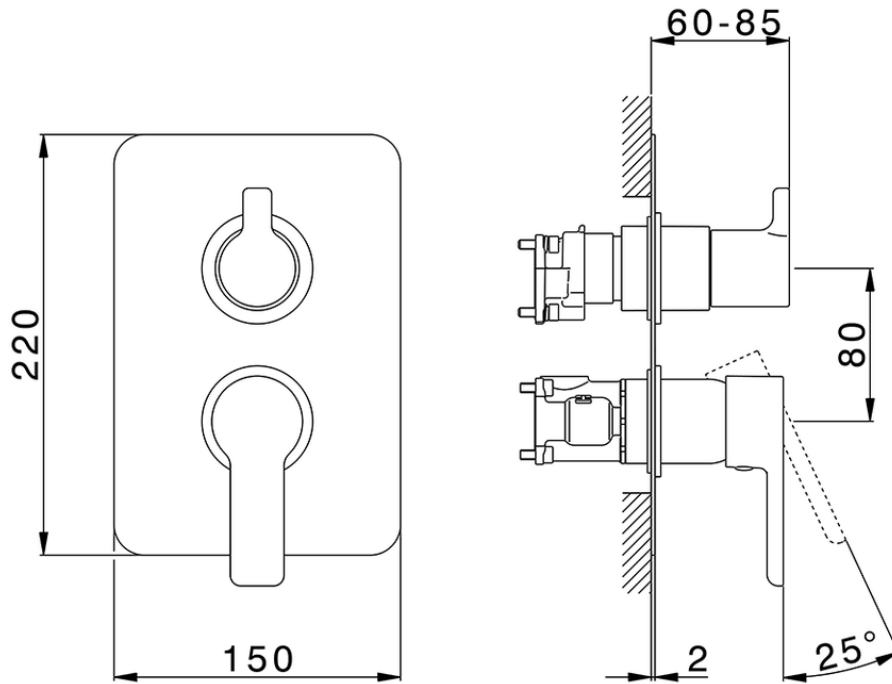

Exposed part for Single Lever One Box Valve ONE BOX_SF0BM030

SF0BM030

<https://en.huberitalia.com/exposed-part-for-single-lever-one-box-valve-one-box-sf0bm030>

ZB00B031

<https://en.huberitalia.com/one-box-universal-concealed-part-one-box-zb00b031>

ZB00B030

<https://en.huberitalia.com/one-box-universal-concealed-part-one-box-zb00b030>

2024-12-22