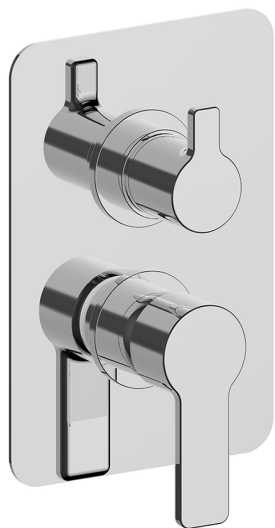

## Exposed part for Single Lever One Box Valve ONE BOX\_SF0BM030

MODEL **SF0BM030**

Exposed part for Single Lever One Box Valve, with 2-3 outlet diverter, Minimum depth of installation: 67 mm, without concealed part, for items ZB00B030-ZB00B031

AVAILABLE FINISHINGS

CHARACTERISTICS

Cartridge Spare Parts **ZZ97179000**

**35 mm Cartridge**

Installation **Concealed**

Required concealed parts **ZB00B031**

**ZB00B030**

## Exposed part for Single Lever One Box Valve ONE BOX\_SF0BM030

SF0BM030

<https://en.huberitalia.com/exposed-part-for-single-lever-one-box-valve-one-box-sf0bm030>

## One Box Universal Concealed Part ONE BOX\_ZB00B031

MODEL **ZB00B031**

One Box Universal Concealed Part, for 1 or 2 or 3 outlet thermostatic or single lever, without trim kit, with noise reducers, with sealing gasket