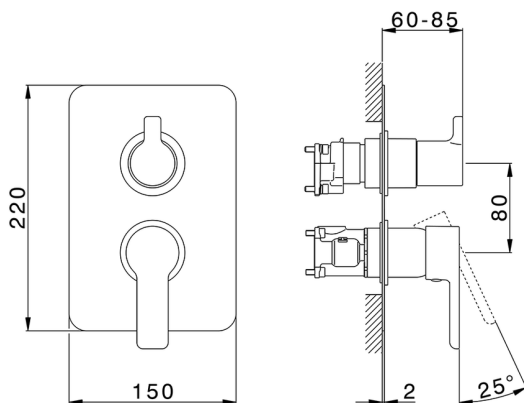

## Exposed part for Single Lever One Box Valve ONE BOX\_SF0BM030

MODEL **SF0BM030**

Exposed part for Single Lever One Box Valve, with 2-3 outlet diverter, Minimum depth of installation: 67 mm, without concealed part, for items ZB00B030-ZB00B031

AVAILABLE FINISHINGS

CHARACTERISTICS

Cartridge Spare Parts **ZZ97179000**

**35 mm Cartridge**

Installation **Concealed**

Required concealed parts **ZB00B031**

**ZB00B030**

## Exposed part for Single Lever One Box Valve ONE BOX\_SF0BM030

SF0BM030

<https://en.huberitalia.com/exposed-part-for-single-lever-one-box-valve-one-box-sf0bm030>