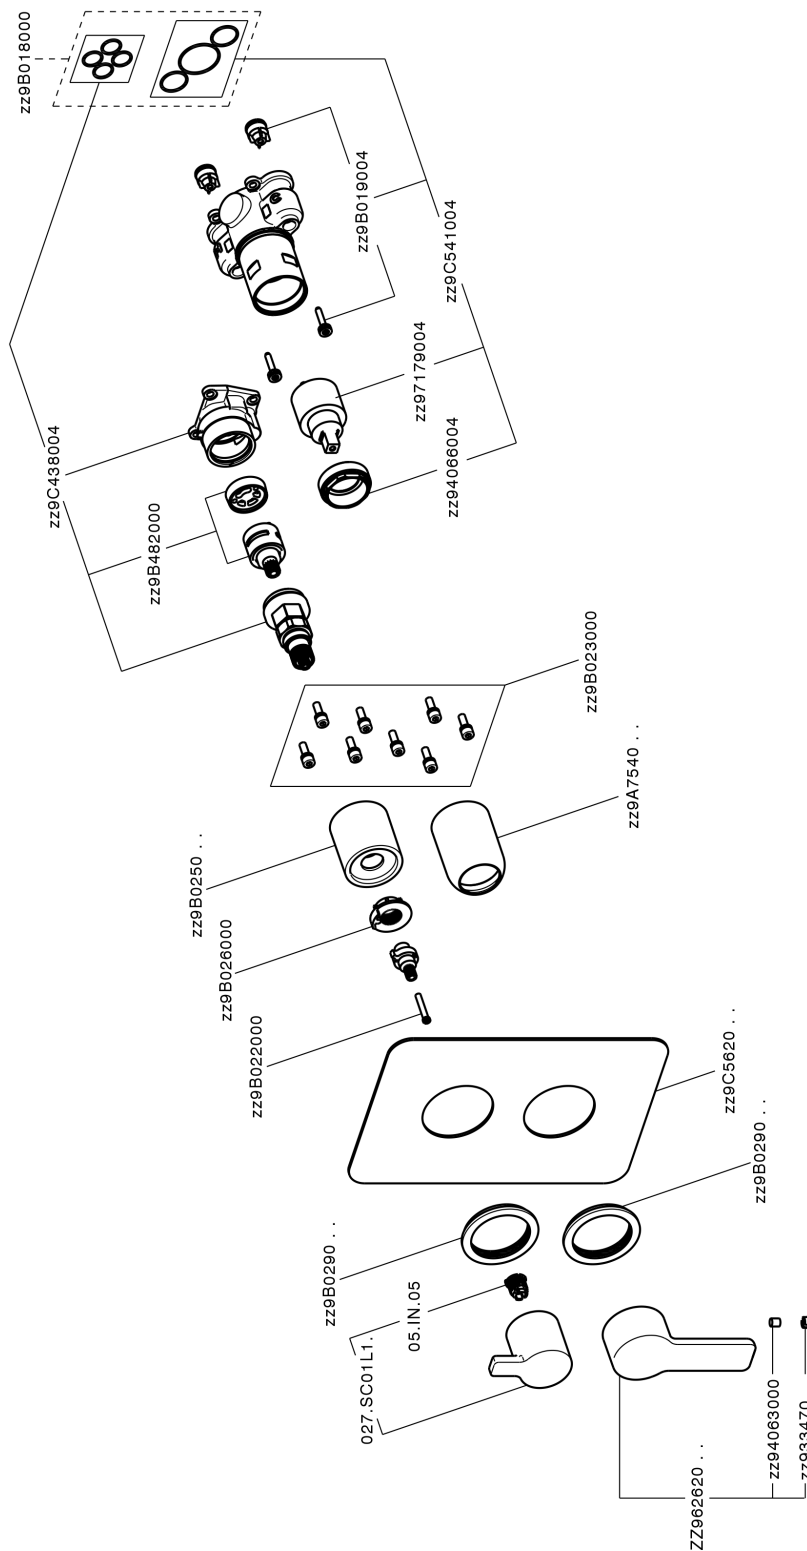

## Exposed part for Single Lever One Box Valve ONE BOX\_SF0BM030

MODEL **SF0BM030**

Exposed part for Single Lever One Box Valve, with 2-3 outlet diverter, Minimum depth of installation: 67 mm, without concealed part, for items ZB00B030-ZB00B031

AVAILABLE FINISHINGS

CHARACTERISTICS

Cartridge Spare Parts **ZZ97179000**

**35 mm Cartridge**

Installation **Concealed**

Required concealed parts **ZB00B031**

**ZB00B030**

## Exposed part for Single Lever One Box Valve ONE BOX\_SF0BM030

SF0BM030

<https://en.huberitalia.com/exposed-part-for-single-lever-one-box-valve-one-box-sf0bm030>

## One Box Universal Concealed Part ONE BOX\_ZB00B031

MODEL **ZB00B031**

One Box Universal Concealed Part, for 1 or 2 or 3 outlet thermostatic or single lever, without trim kit, with noise reducers, with sealing gasket