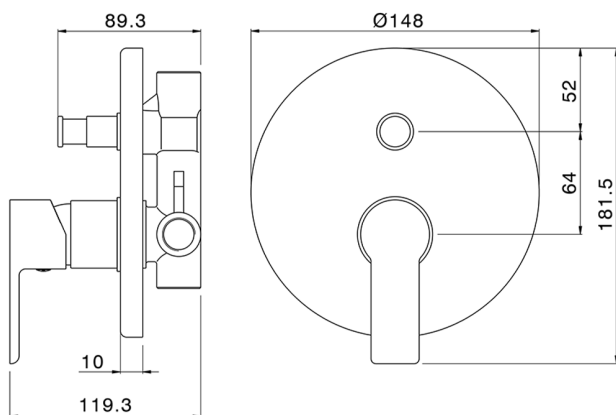

Concealed single lever bath-shower valve ZARA_ZR000214

MODEL **ZR000214**

Concealed single lever bath-shower valve, with concealed part, 2-outlet automatic diverter

AVAILABLE FINISHINGS

CHARACTERISTICS

Cartridge Spare Parts **ZZ96779000**

35 mm Cartridge

Installation **Concealed**

Concealed single lever bath-shower valve ZARA_ZR000214

ZR000214

<https://en.huberitalia.com/concealed-single-lever-bath-shower-valve-zara-zr000214>

2024-12-31