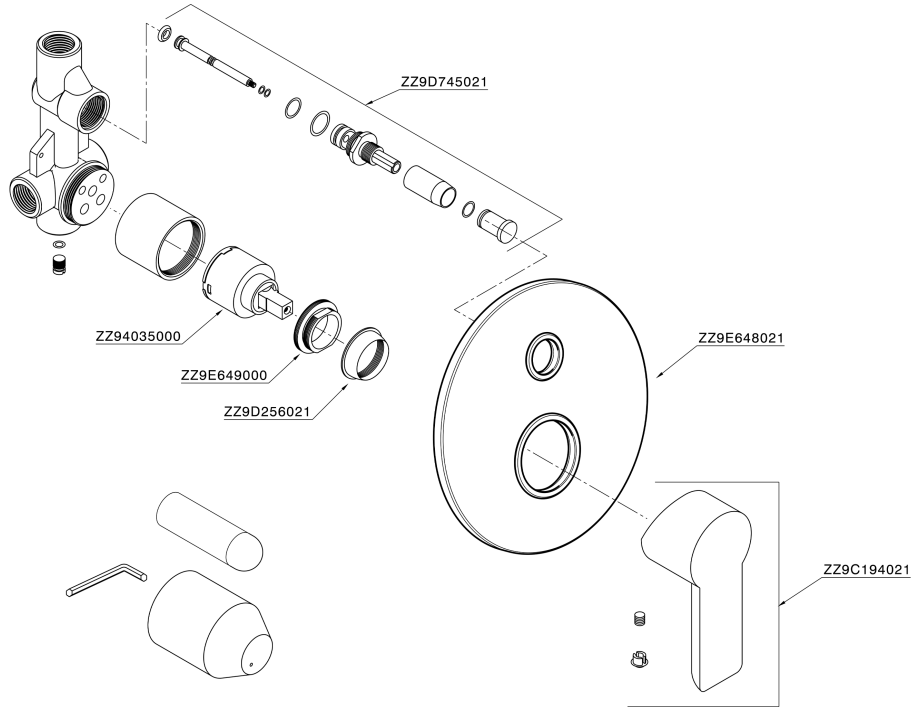

Concealed single lever bath-shower valve ZARA_ZR000214

MODEL **ZR000214**

Concealed single lever bath-shower valve, with concealed part, 2-outlet automatic diverter

AVAILABLE FINISHINGS

CHARACTERISTICS

Cartridge Spare Parts **ZZ96779000**

35 mm Cartridge

Installation **Concealed**

Concealed single lever bath-shower valve ZARA_ZR000214

ZR000214

<https://en.huberitalia.com/concealed-single-lever-bath-shower-valve-zara-zr000214>

2024-12-31