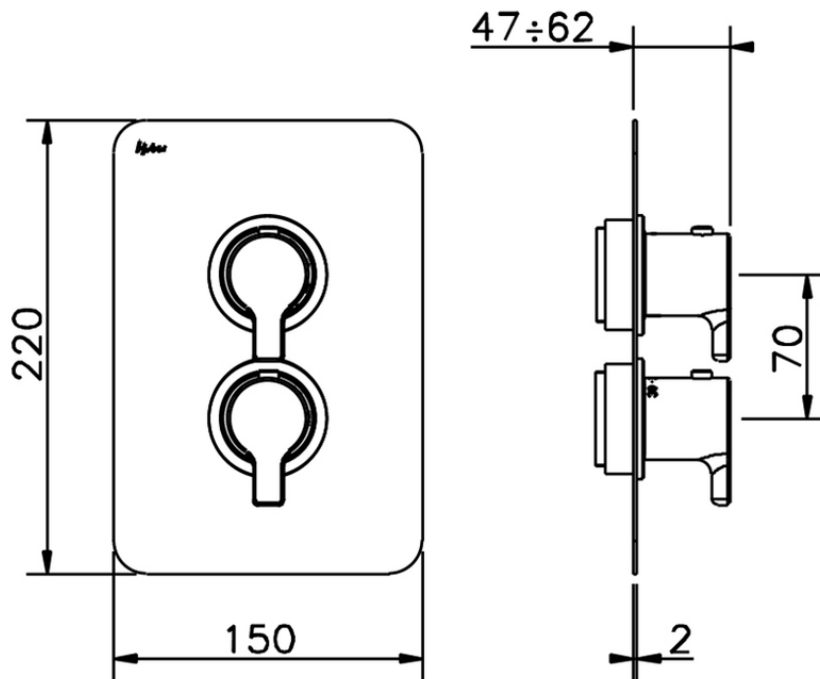

Exposed part for 1-outlet con.thermo.shower valve SOFT_SF007300

SF007300

<https://en.huberitalia.com/exposed-part-for-1-outlet-con-thermo-shower-valve-soft-sf007300>

Piastra/Plate/Plaque/Platte/Placa

2-3mm: XX 25-40 YY 76-91

10 mm: XX 16-31 YY 65-80

ZB007361

<https://en.huberitalia.com/1-outlet-concealed-thermostatic-shower-valve-concealed-zb007361>

Piastra/Plate/Plaque/Platte/Placa

2-3mm: XX 25-40 YY 76-91

10 mm: XX 16-31 YY 65-80

ZB007301

<https://en.huberitalia.com/1-outlet-concealed-thermostatic-shower-valve-concealed-zb007301>

2024-12-22