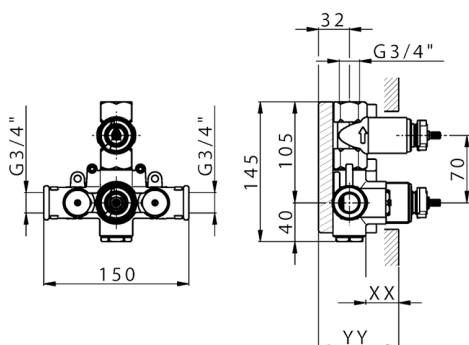

1-outlet Concealed thermostatic shower valve CONCEALED_ZB007361

MODEL **ZB007361**

1-outlet Concealed thermostatic shower valve, stopvalve with 3/4" outlet, without trim kit

AVAILABLE FINISHINGS

04 04 Without finishing

CHARACTERISTICS

Installation	Concealed
Cartridge Spare Parts	23.51A.HF
HF Thermostatic Valve	
Concealed	1

Piastra/Plate/Plaque/Platte/Placa

2-3mm: XX 25-40 YY 76-91

10 mm: XX 16-31 YY 65-80

Thermostatic

The Huber thermostatic is your personal water manager, helping you to handle, control and save water and energy.

1-outlet Concealed thermostatic shower valve CONCEALED_ZB007301

MODEL **ZB007301**

1-outlet Concealed thermostatic shower valve, with stopvalve, without trim kit

AVAILABLE FINISHINGS

CHARACTERISTICS

Installation	Concealed
Cartridge Spare Parts	24.04A.PP
8x20 Plus P Thermostatic Valve	
Concealed	1