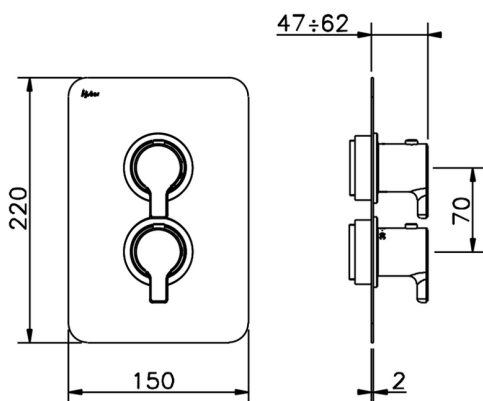

Thermostatic

The Huber thermostatic is your personal water manager, helping you to handle, control and save water and energy.