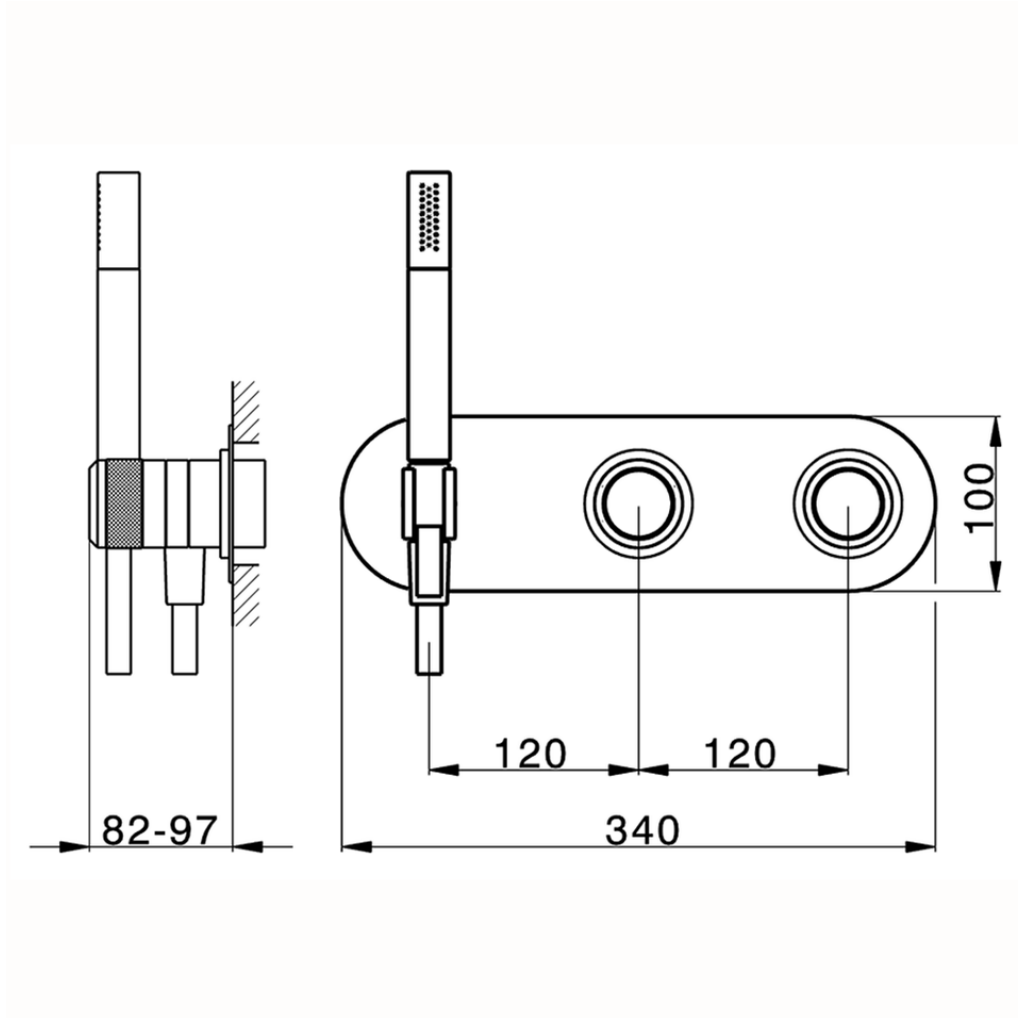

Exposed part for con.thermo.shower valve, 2-outlet CHRONOS_CR019641

CR019641

<https://en.huberitalia.com/exposed-part-for-con-thermo-shower-valve-2-outlet-chronos-cr019641>

ZB019340

<https://en.huberitalia.com/concealed-thermostatic-bath-mixer-2-outlet-concealed-zb019340>