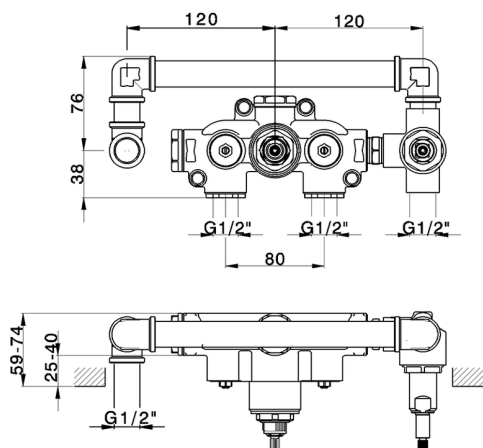

Exposed part for con.thermo.shower valve, 2-outlet CHRONOS_CR019641

MODEL **CR019641**

Exposed part for con.thermo.shower valve, 2-outlet,with 2-outlet deviastop,Brass D.24mm minimalistic one spray handshower,150 cm SUPREME smooth flexible hose,without concealed part - for item ZB019340

Concealed thermostatic bath mixer, 2-outlet CONCEALED_ZB019340

MODEL **ZB019340**

Concealed thermostatic shower mixer,
2-outlet, without trim kit

AVAILABLE FINISHINGS

04 04 Without finishing

CHARACTERISTICS

Installation **Concealed**

Cartridge Spare Parts **24.04A.PP**

8x20 Plus P Thermostatic Valve

Concealed **1**

Thermostatic

The Huber thermostatic is your personal water manager, helping you to handle, control and save water and energy.