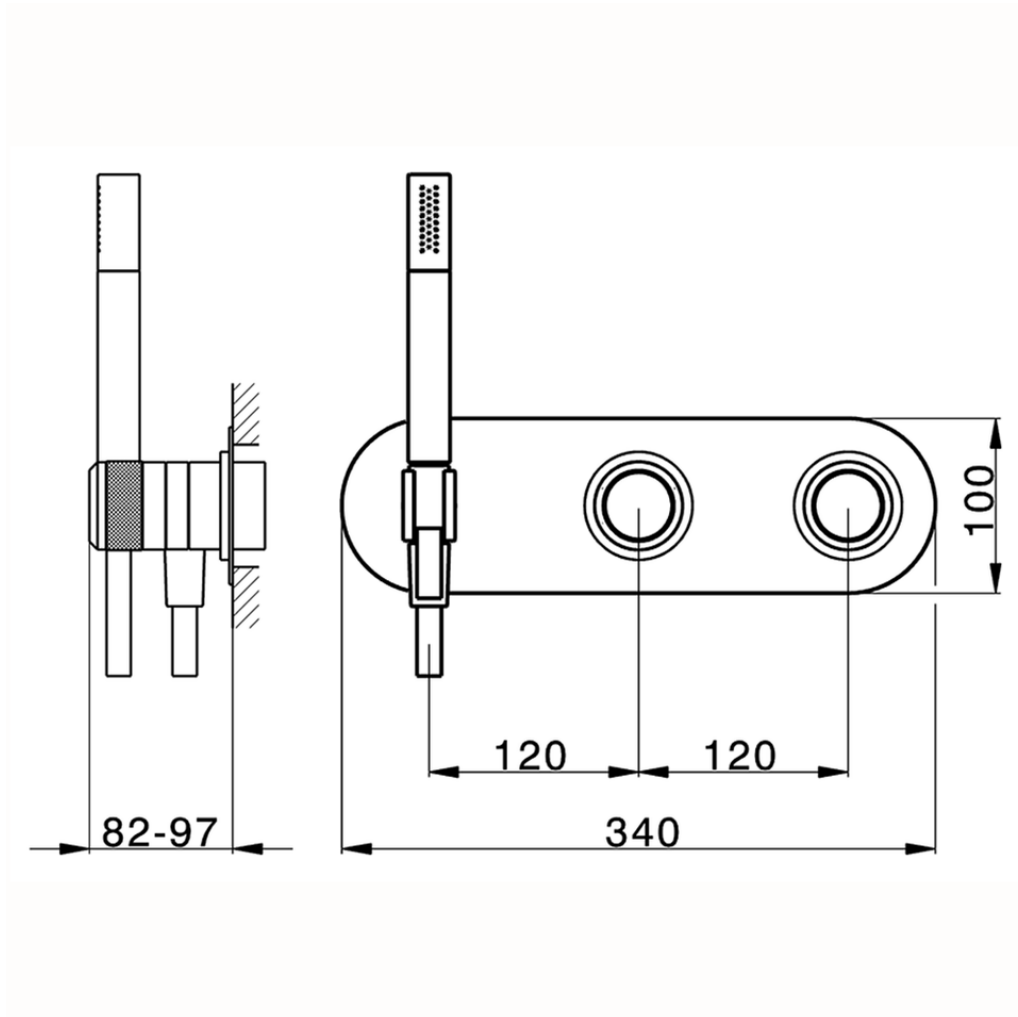

## Exposed part for con.thermo.shower valve, 2-outlet CHRONOS\_CR019641

CR019641

<https://en.huberitalia.com/exposed-part-for-con-thermo-shower-valve-2-outlet-chronos-cr019641>

ZB019340

<https://en.huberitalia.com/concealed-thermostatic-bath-mixer-2-outlet-concealed-zb019340>