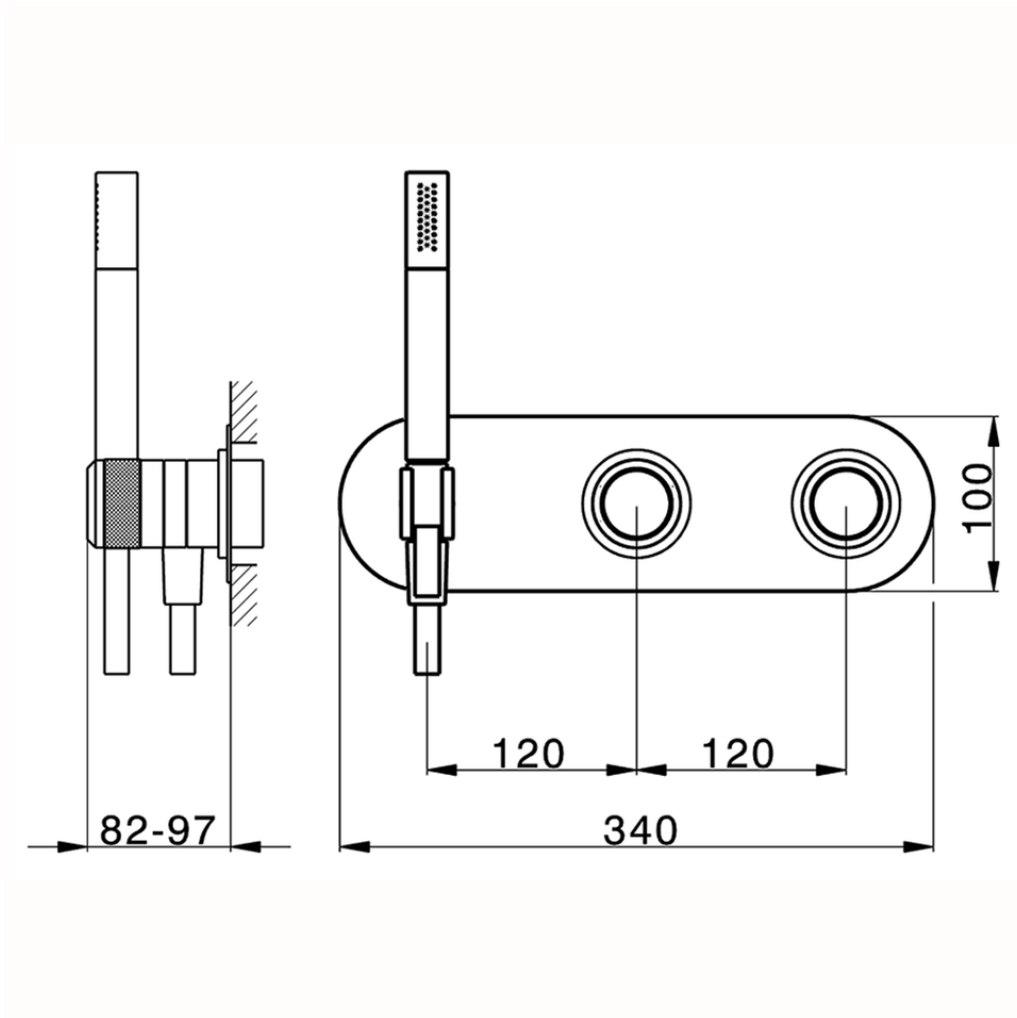

Exposed part for con.thermo.shower valve, 2-outlet CHRONOS_CR019641

CR019641

<https://en.huberitalia.com/exposed-part-for-con-thermo-shower-valve-2-outlet-chronos-cr019641>

ZB019340

<https://en.huberitalia.com/concealed-thermostatic-bath-mixer-2-outlet-concealed-zb019340>